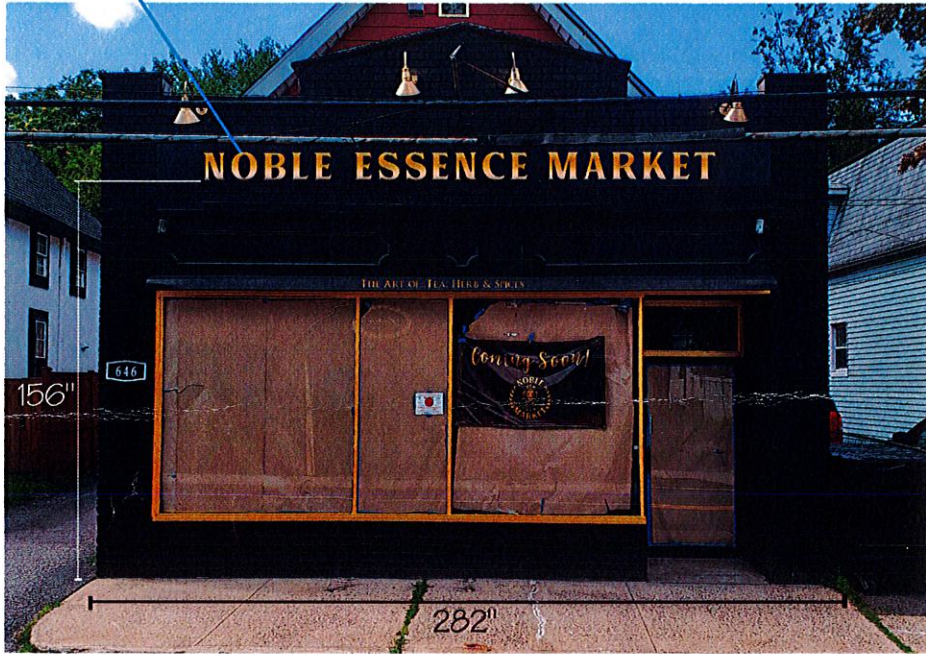

Projecting Aluminum sign

A Full Service Sign Company
20-H Mountainview Ave
Orangeburg, NY 10962

40" x 40" (total sq. ft. 11.25)
projection 50"

Vinyl graphic lettering
Metallic Gold

.080 aluminum
double sided

to be hung from
existing bracket

Dimensional Letters

A Full Service Sign Company
 20-H Mountainview Ave
 Orangeburg, NY 10962

Dimensional
 Acrylic letters,
 11.35" x 200"
 3/8" thickness
 painted
 metallic gold

total sq. ft 15.75

stud mounted
 to building
 facade

NOBLE ESSENCE MARKET [11"]
 200"

Vinyl graphics

A Full Service Sign Company
 20-H Mountainview Ave
 Orangeburg, NY 10962

Vinyl Graphics

3.25" x 64"

Applied to
 metal awning
 overhang