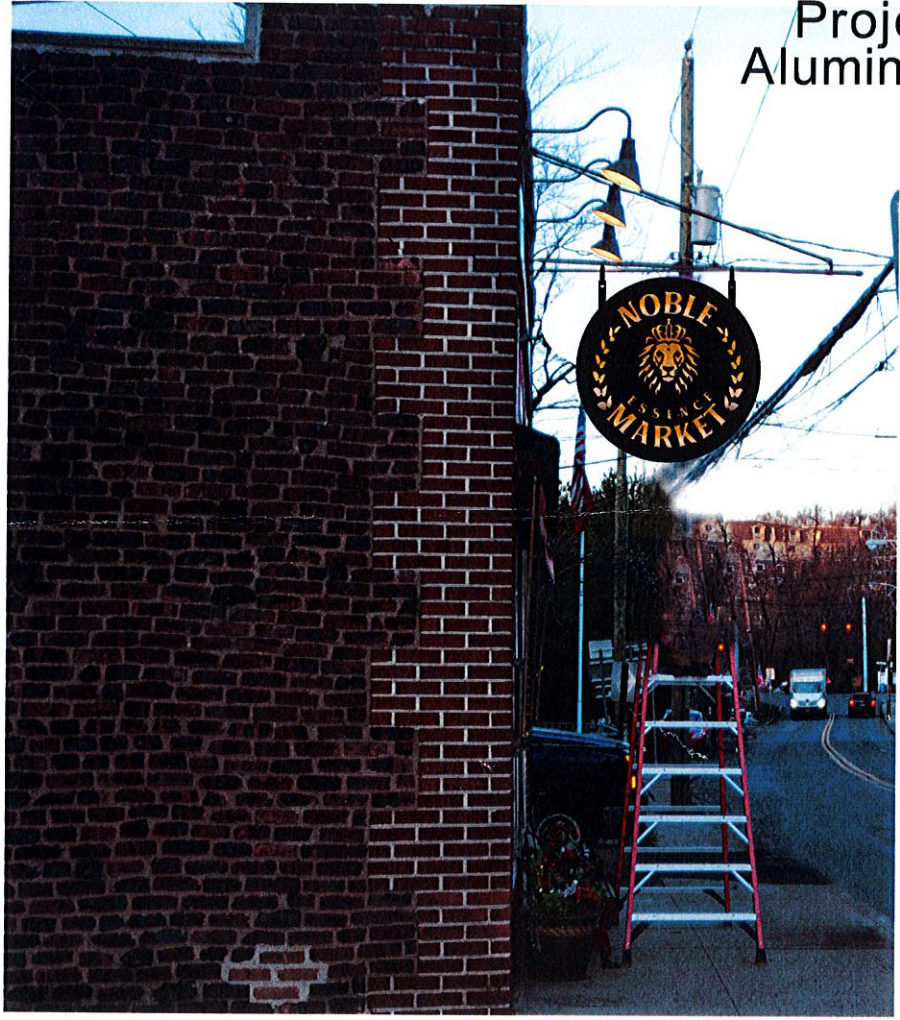

Projecting Aluminum sign

A Full Service Sign Company
20-H Mountainview Ave
Orangeburg, NY 10962

40" x 40" (total sq. ft. 11.25)
projection 50"

Vinyl graphic lettering
Metallic Gold

.080 aluminum
double sided

to be hung from
existing bracket

Dimensional Letters

A Full Service Sign Company
 20-H Mountainview Ave
 Orangeburg, NY 10962

Dimensional
 Acrylic letters,
 11.35" x 200"
 3/8" thickness
 painted
 metallic gold

total sq. ft 15.75

stud mounted
 to building
 facade

NOBLE ESSENCE MARKET [11"]
 200"

Vinyl graphics

A Full Service Sign Company
 20-H Mountainview Ave
 Orangeburg, NY 10962

Vinyl Graphics

3.25" x 64"

Applied to
 metal awning
 overhang