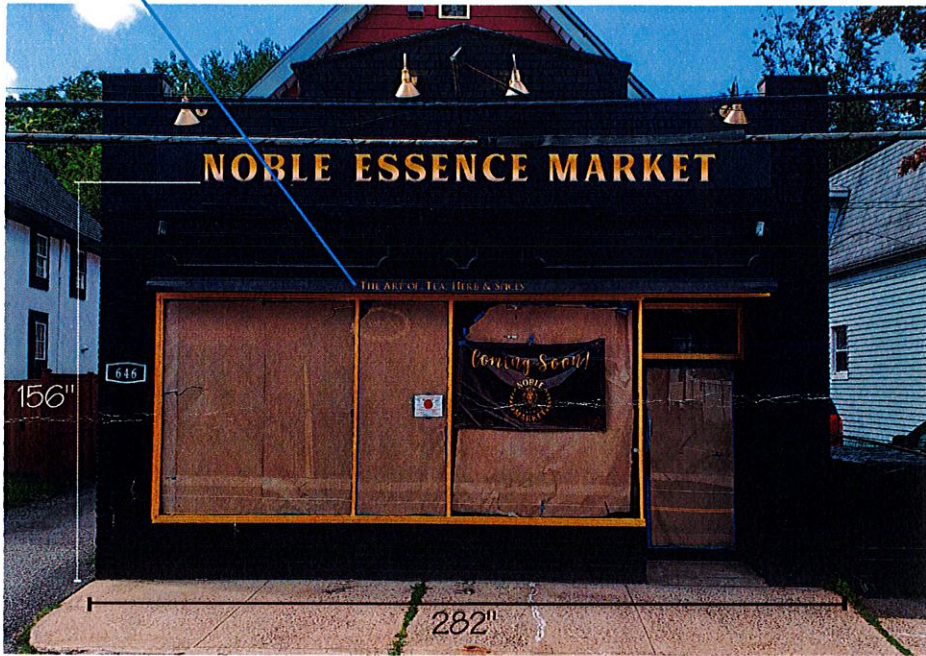

Projecting Aluminum sign

A Full Service Sign Company
20-H Mountainview Ave
Orangeburg, NY 10962

40" x 40" (total sq. ft. 11.25)
projection 50"

Vinyl graphic lettering
Metallic Gold

.080 aluminum
double sided

to be hung from
existing bracket

Dimensional Letters

A Full Service Sign Company
 20-H Mountainview Ave
 Orangeburg, NY 10962

Dimensional
 Acrylic letters,
 11.35" x 200"
 3/8" thickness
 painted
 metallic gold

total sq. ft 15.75

stud mounted
 to building
 facade

NOBLE ESSENCE MARKET [11"]
 200"

Vinyl graphics

A Full Service Sign Company
 20-H Mountainview Ave
 Orangeburg, NY 10962

Vinyl Graphics

3.25" x 64"

Applied to
 metal awning
 overhang