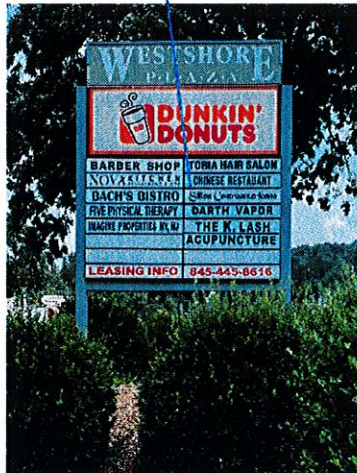

SIGN CONTRACTOR
WESTSHORE PLAZA, LLC

NOTE: All work to be performed in accordance with applicable Municipal, Town, State and Federal Codes

RE-FACE OF EXISTING LIGHT BOX SIGN

120"

20"  **Sillon Centromericanano** 
Restaurant & Grocery

A Full Service Sign Company
20-H Mountainview Ave
Orangeburg, NY 10962

Re-face of
existing
light box sign
20 x 120"
one piece acrylic
16.5 sq. ft. total

55"

8" **Sillon Centromericanano**

A Full Service Sign Company
20-H Mountainview Ave
Orangeburg, NY 10962