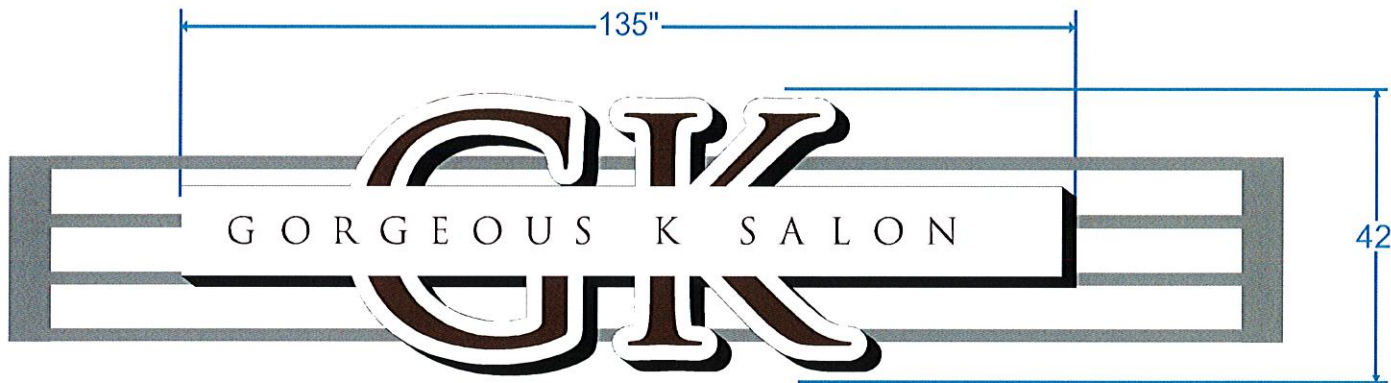

A Full Service Sign Company
20-H Mountainview Ave
Orangeburg, NY 10962

Channel Letters

internally
illuminated
with LED

135" x 42"
over-all size
39.4 sq. ft. total

to be installed
on 192"
existing grid frame

white acrylic
brown lettering
brown trim
brown returns

TAX MAP
74.10-1-67

10 1/4"

44"

GORGEOUS K SALON

A Full Service Sign Company

20-H Mountainview Ave
Orangeburg, NY 10962

Change existing
directory panel on
double-sided
directory

44"w X 10 1/4"h
over-all size

Brown die-cut vinyl
letters

TAX MAP

74.10-1-67