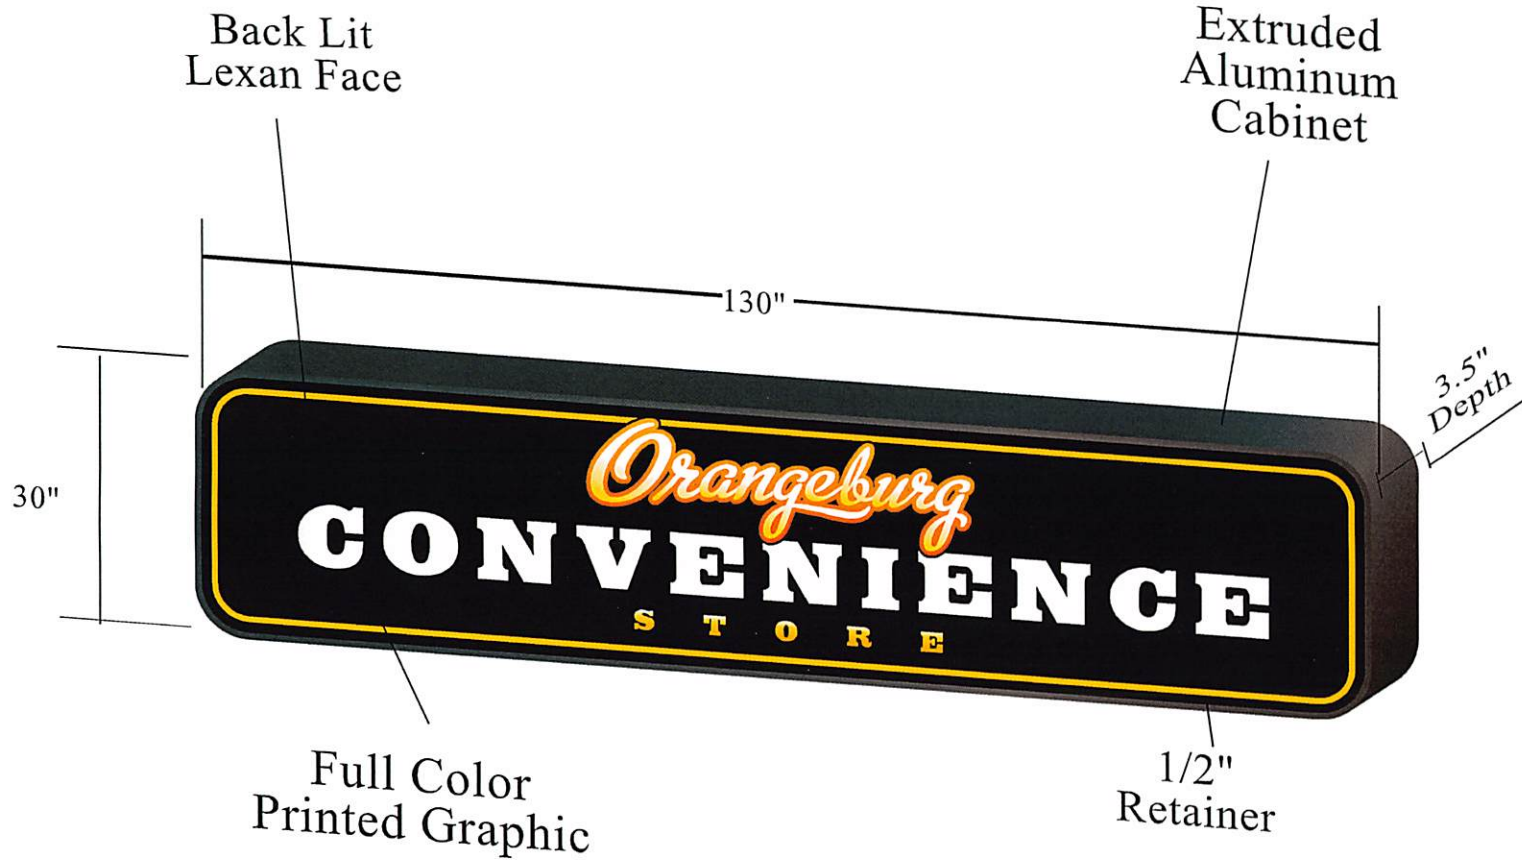

A Full Service Sign Company
20-H Mountainview Ave
Orangeburg, NY 10962

30" x 130"
LED light box sign,
3.5" deep,
extruded aluminum
cabinet
lexan faces,
1/2 retainer

Tax map ID: 74.11-2-50

RECEIVED
MAR 29 2023
TOWN OF ORANGETOWN
LAND USE BOARDS

A Full Service Sign Company
20-H Mountainview Ave
Orangeburg, NY 10962

30" x 130"
LED light box sign,
3.5" deep,
extruded aluminum
cabinet
lexan faces,
1/2 retainer

Tax map ID: 74.11-2-50