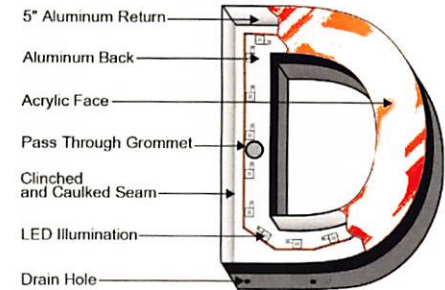

Standard Face Lit -  
LED Illuminated w/ Raceway

FRONT VIEW

channel letters and round lightbox mounted on landlord supplied box

Customer:	shawn		
Company:	mazadore kebab		
Address:	29 rt 303 tappan plaza		
City:	tappan	State/ZIP:	ny 10983
Phone:	917-714-5973		
Fax:			

181 S. MAIN ST. NANUET NY 10954 • (845) 627.7446 • alltypesign.com

Job No.:	Date:	2/28/2022
Order Date:	Salesperson:	jimmy
Sign Dimensions:	Estimate:	0.00
Comments:		

**CHANNEL LETTERS, 5" BLACK RETURNS, BLACK TRIM, 3/16 WHITE ACRYLIC FACES INTERNALLY ILLUMINATED USING LED LIGHTS, ROUND LIGHTBOX 5" BLACK RETURNS BLACK TRIM AND WHITE 3/16 ACRYLIC FACE WITH DIGITAL PRINT LOGO INTERNALLY ILLUMINATED USING LED LIGHT. UL APPROVED LETTERS AND LIGHTBOX TO BE MOUNTED ON LANDLORD SUPPLIED EXTRUDED ALUMINUM BOX.**