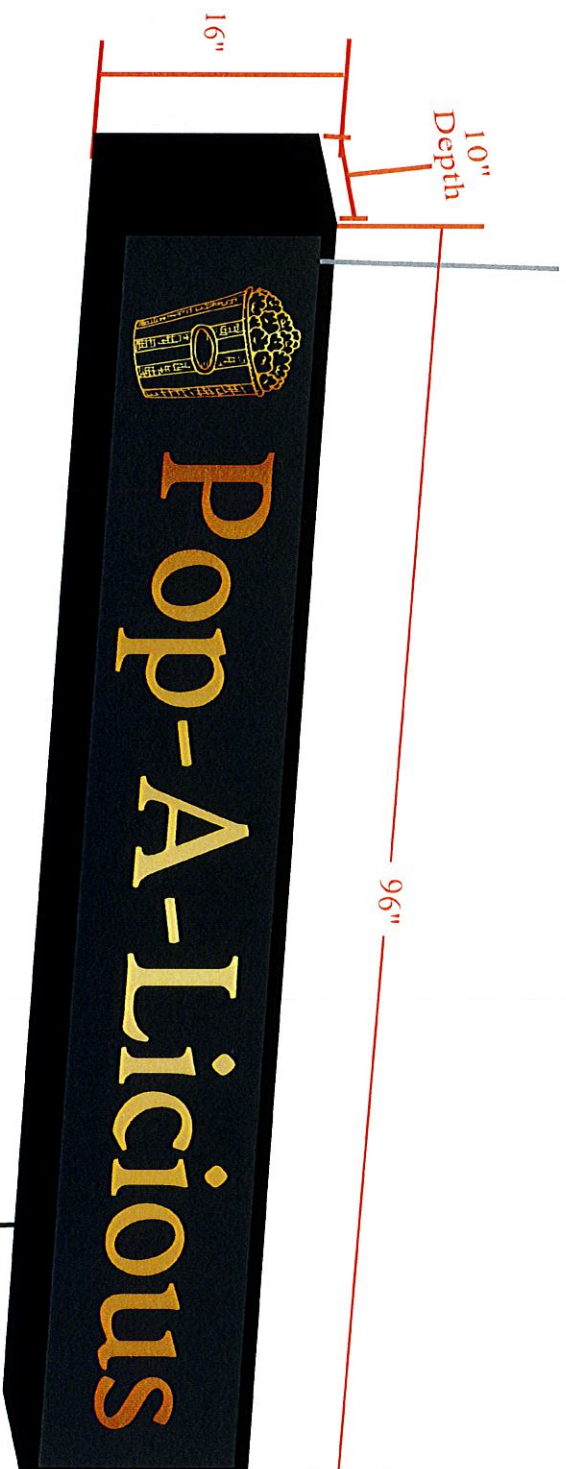

ARCHITECTURE AND COMMUNITY
APP. AS NCE BOARD OF REVIEW
MEETING DATE: 2-3-22

Sign *Today* Shop
A Full Service Sign Company
20-H Mountaintop Ave
Orangeburg, NY 10962

16" x 96"
Internally illuminated
sign cabinet
10" deep,
aluminum cabinet
acrylic face
10.7 sq. ft. total usage

Lu R
1/11/22

Internally illuminated sign cabinet

Acrylic
Sign face

Aluminum
Cabinet

A Full Service Sign Company
20-H Mountainview Ave
Orangeburg, NY 10962

16" x 96"
Internally illuminated
sign cabinet

10" deep,
aluminum cabinet

acrylic face

10.7 sq. ft. total usage