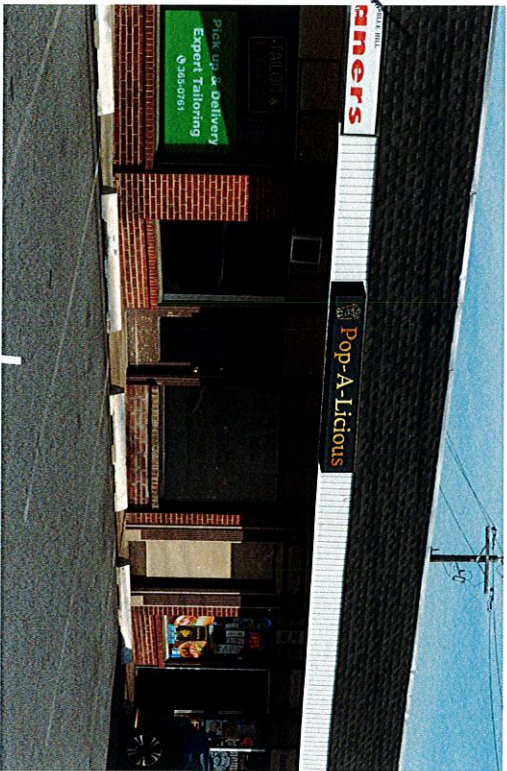

ARCHITECTURE AND COMMUNITY
APP. AS NCE BOARD OF REVIEW
MEETING DATE: 2-3-22

Sign *Today* Shop
A Full Service Sign Company
20-H Mountaintop Ave
Orangeburg, NY 10962

16" x 96"
Internally illuminated
sign cabinet
10" deep,
aluminum cabinet
acrylic face
10.7 sq. ft. total usage

Lu R
1/11/22

Internally illuminated sign cabinet

Acrylic
Sign face

Aluminum
Cabinet

A Full Service Sign Company
20-H Mountainview Ave
Orangeburg, NY 10962

16" x 96"
Internally illuminated
sign cabinet

10" deep,
aluminum cabinet