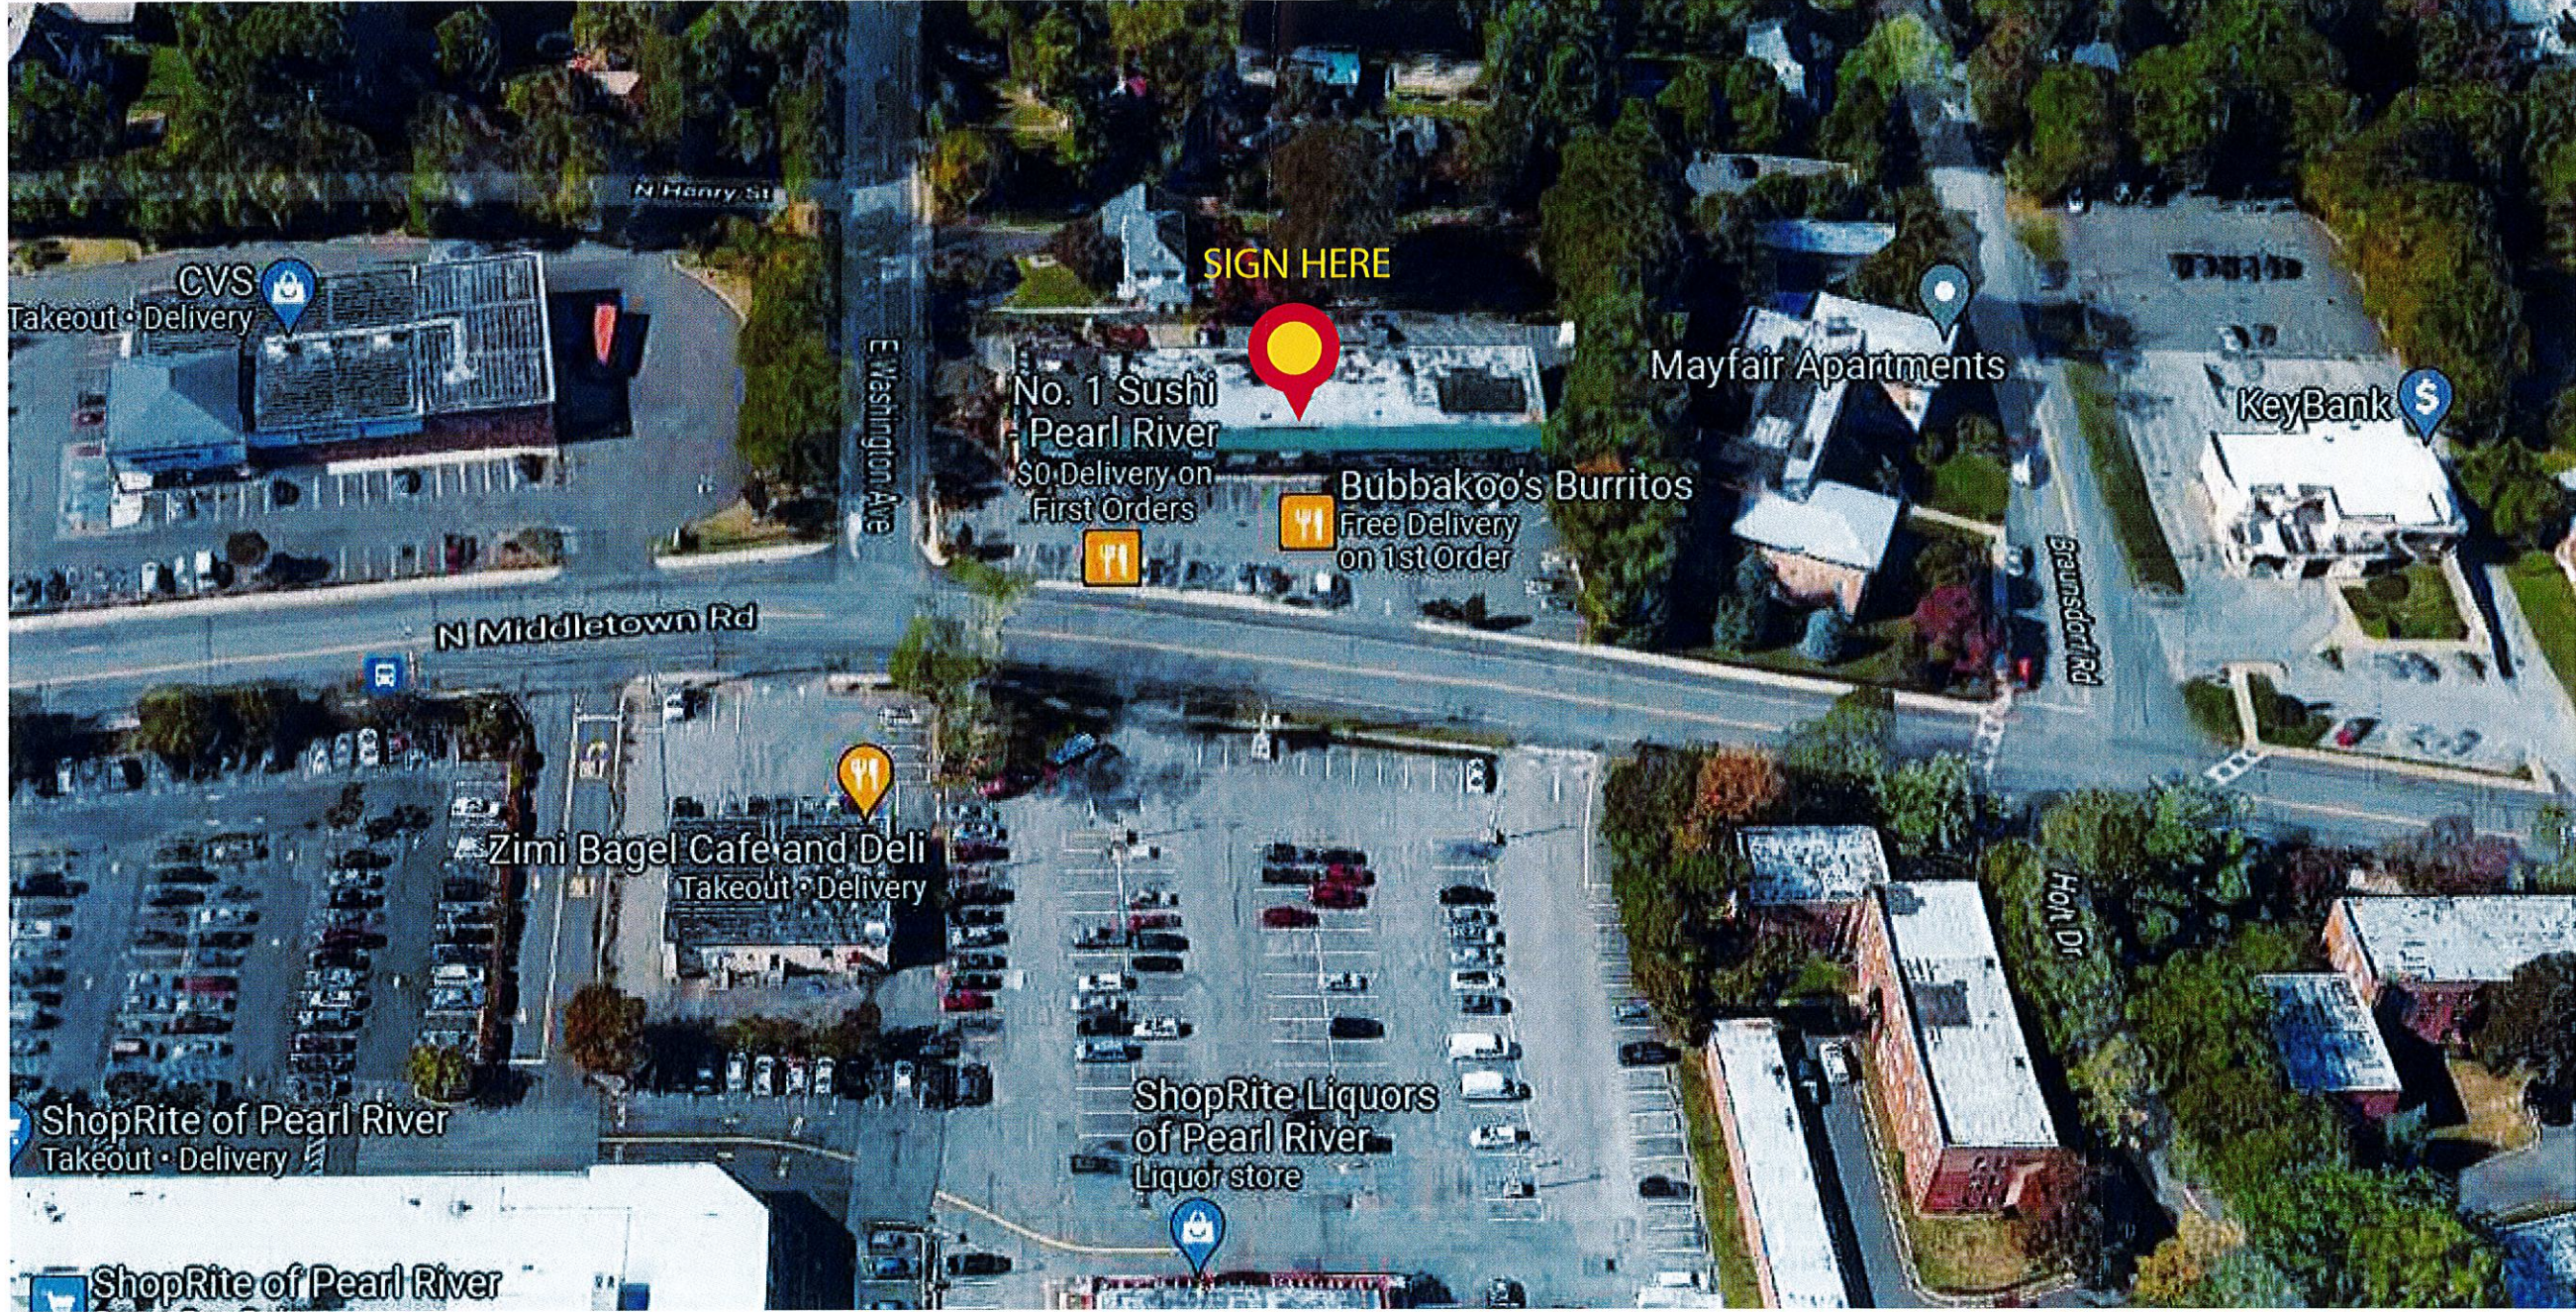

TOWNE PLAZA

77-91 N MIDDLETOWN RD
PEARL RIVER, NY 10965

Town Plaza Sign Plan
69.13-1-23
77-91 N. Middletown Rd
Pearl River

LOCATION

45 Gardner Ave. Brooklyn, NY 11237
echannelsign@gmail.com

TOWNE PLAZA
77-91 N MIDDLETOWN RD. PEARL RIVER, NY 10965

NIGHT TIME

DAY TIME

45 Gardner Ave. Brooklyn, NY 11237
echannelsign@gmail.com

TOWNE PLAZA
77-91 N MIDDLETOWN RD. PEARL RIVER, NY 10965

CUSTOMER : TOWNE PLAZA
DATE : 8.13.21

© ALL RIGHTS RESERVED.
This drawing, and all graphic and written material contained herein, constitutes the original. May not be copied, distributed, or used in whole or in part, without expressed, written permission.

*CHANNEL LED SIGN

FACE:GREEN (PANTONE 355 C)

TRIM:GREEN

RETURN:BLACK

PANTONE®
355 C

INSTALL DETAILS

45 Gardner Ave. Brooklyn, NY 11237
echannelsign@gmail.com

TOWNE PLAZA
77-91 N MIDDLETOWN RD. PEARL RIVER, NY 10965