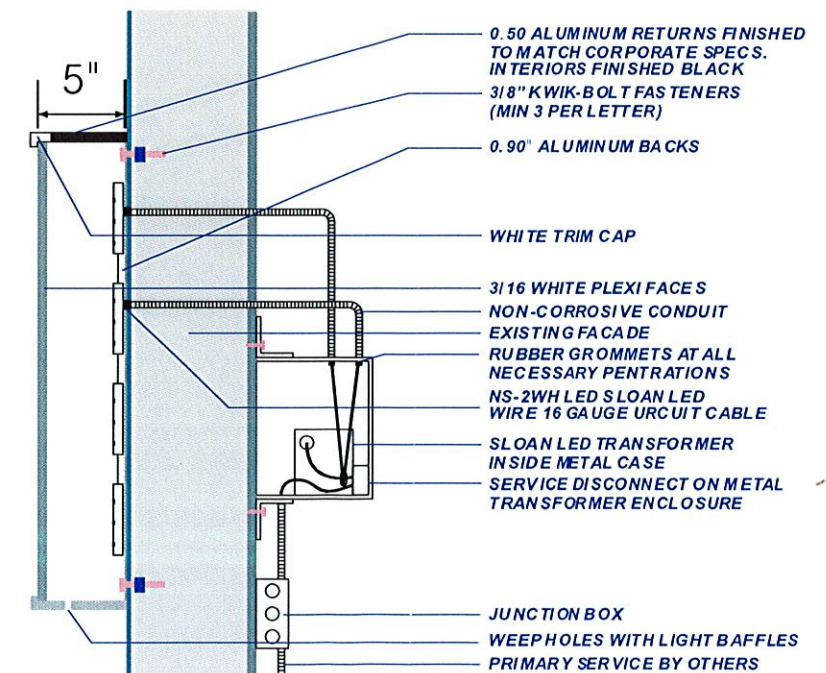

*CHANNEL LED SIGN

FACE:GREEN (PANTONE 355 C)

TRIM:GREEN

RETURN:BLACK

PANTONE®
355 C

INSTALL DETAILS

45 Gardner Ave. Brooklyn, NY 11237
echannelsign@gmail.com

TOWNE PLAZA
77-91 N MIDDLETOWN RD. PEARL RIVER, NY 10965