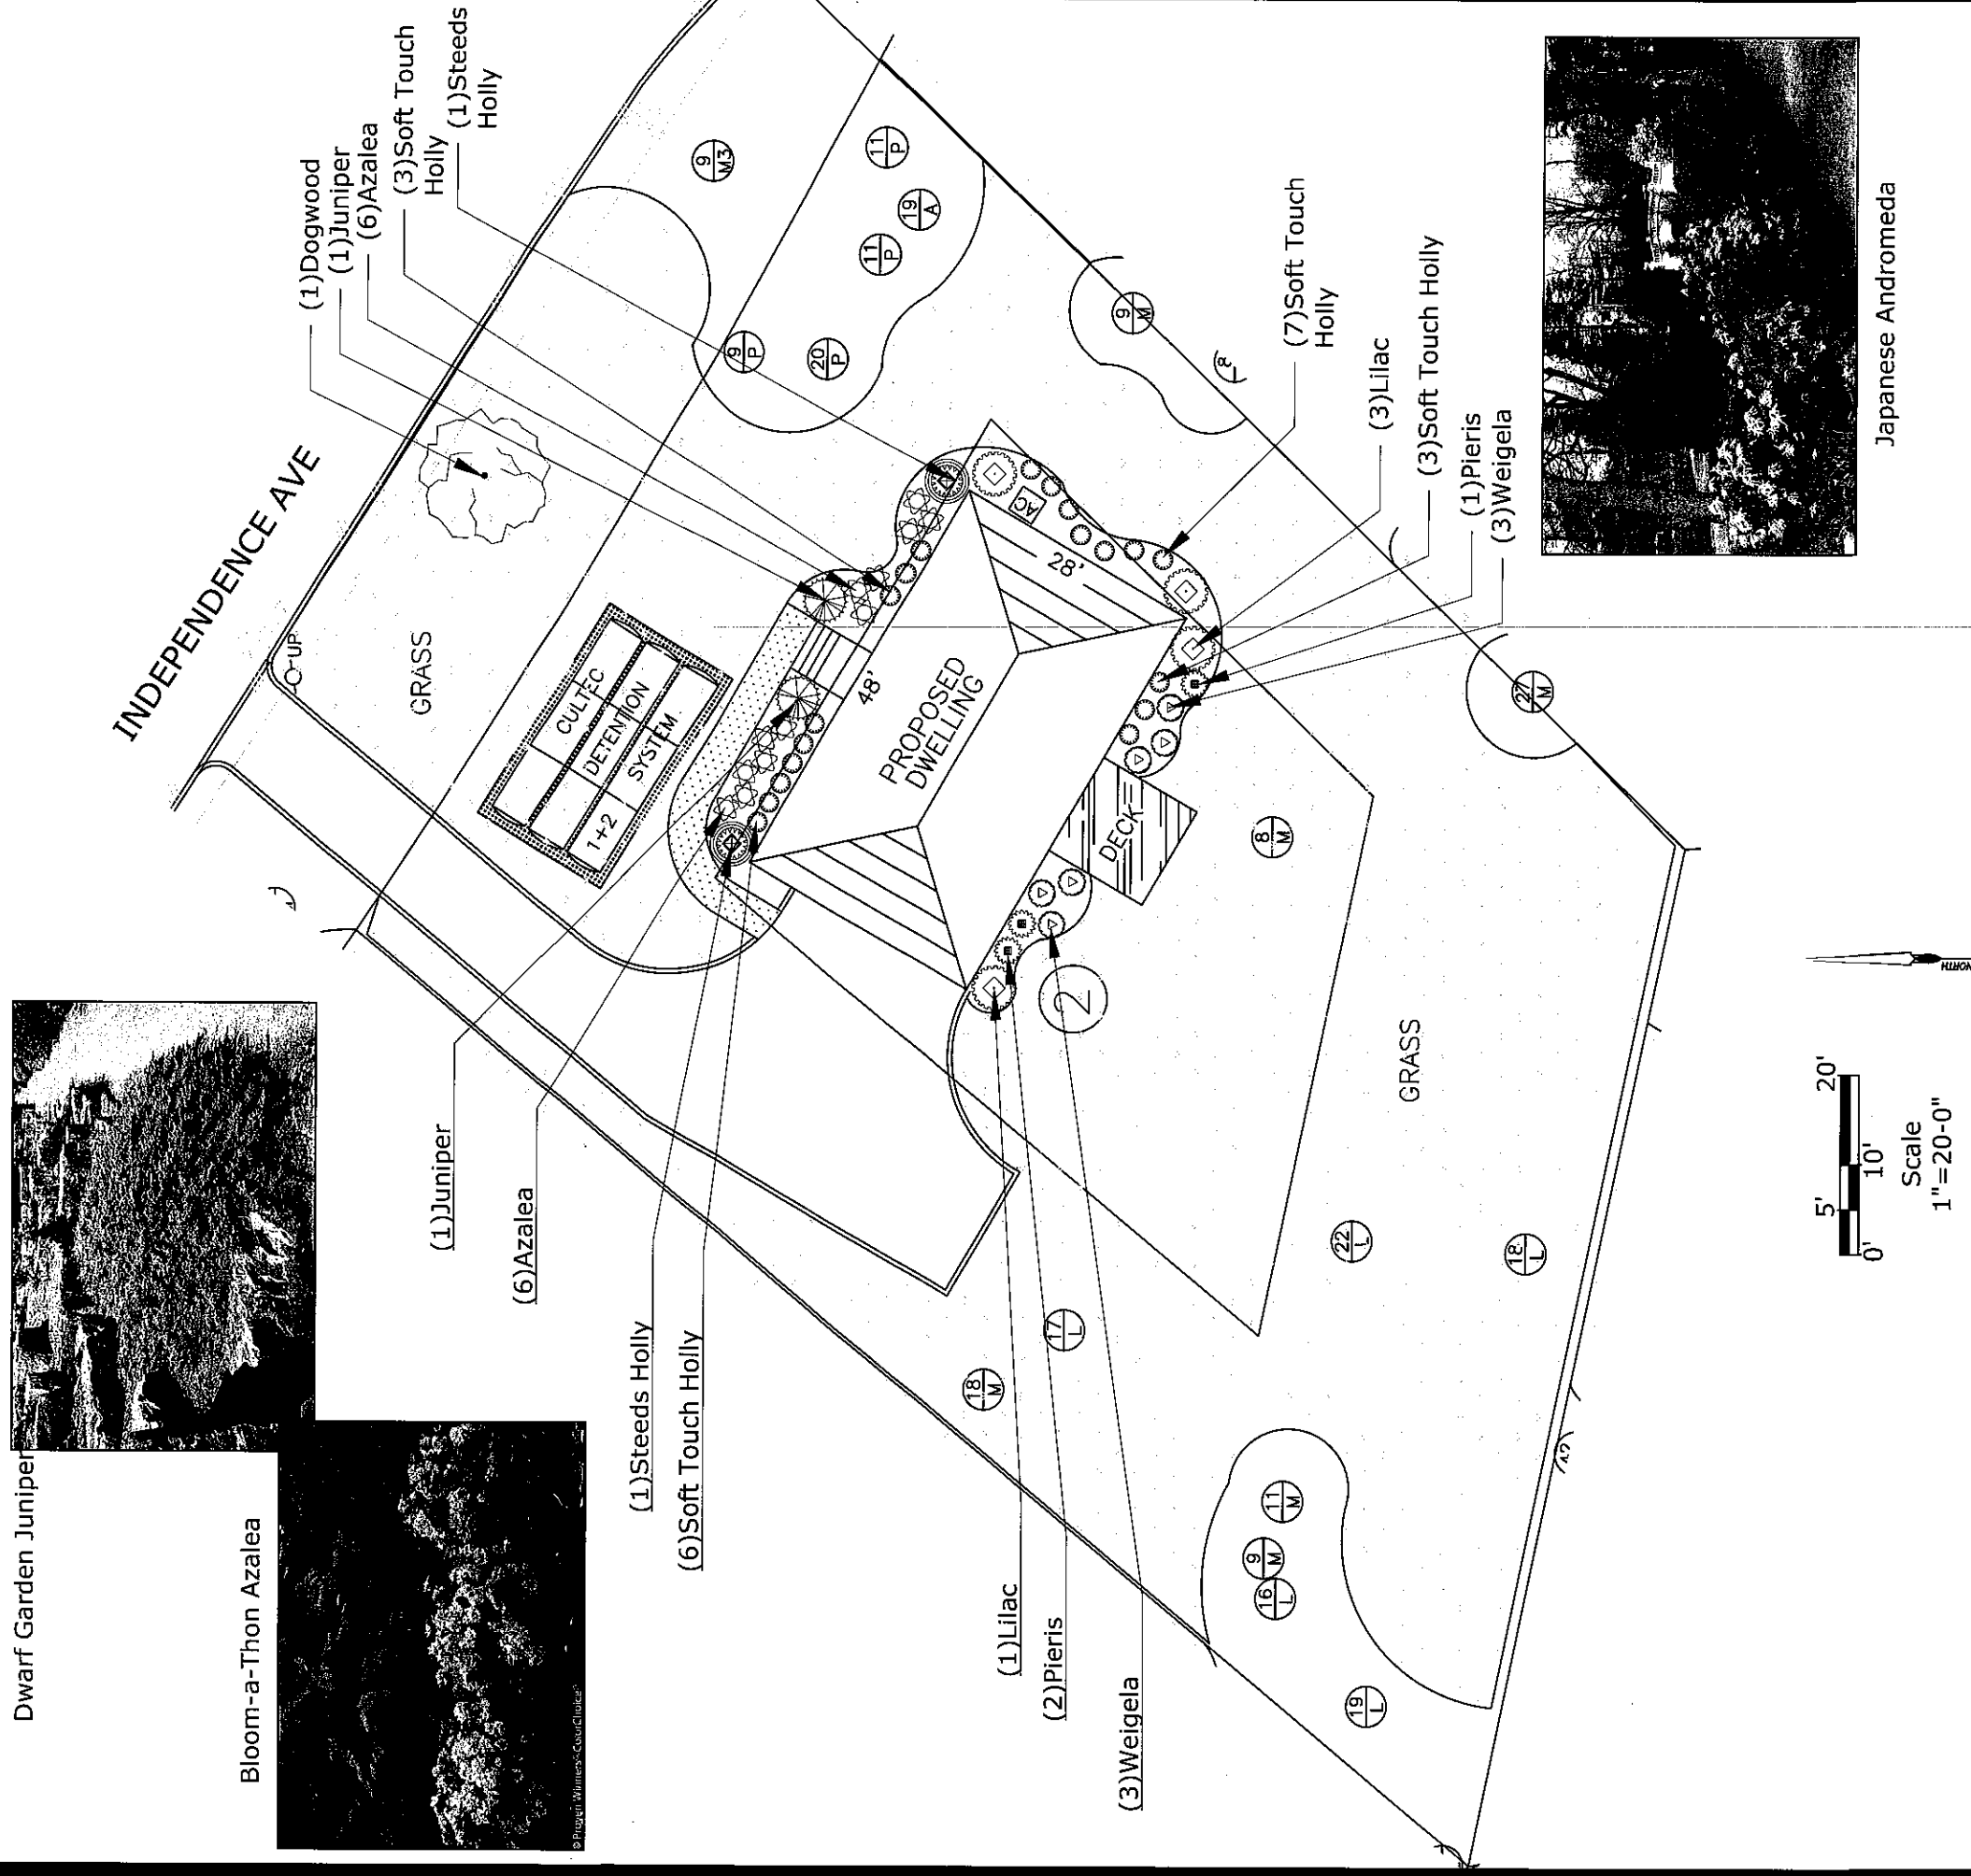

PLANT LIST

Symb	Scientific Name	Common Name	Qty	Size
	Azalea 'Bloom-a Thon'	Bloom-a-Thon Azalea	12	3 gal
	Cornus kousa	Kousa Dogwood	1	2" cal B&B
	Ilex crenata 'Steeds'	Steeds Holly	2	3 gal
	Ilex crenata 'Soft Touch'	Soft Touch Holly	19	3 gal
	Juniperus procumbens 'Nana'	Dwarf Garden Juniper	2	3 gal
	Pieris japonica 'Compacta'	Japanese Andromeda	3	3 gal
	Syringa pubescens 'Miss Kim'	Miss Kim Lilac	4	3 gal
	Weigela florida 'Spilled Wine'	Spilled Wine Weigela	6	3 gal
	Grass			10817 sf

Dwarf Garden Juniper

Bloom-a-Thon Azalea

Landscape Plan  
8/3/21 REV 2

SMK GREENE

Tappan, Town of Orangetown  
Rockland County, State of New York  
Tax Lot # 74.18-2-34 House #2

Steve Griggs Design

76 Spruce Street, Blauvelt, NY 10913  
914-879-5602  
steve@stevegriggsdesign.com

Japanese Andromeda