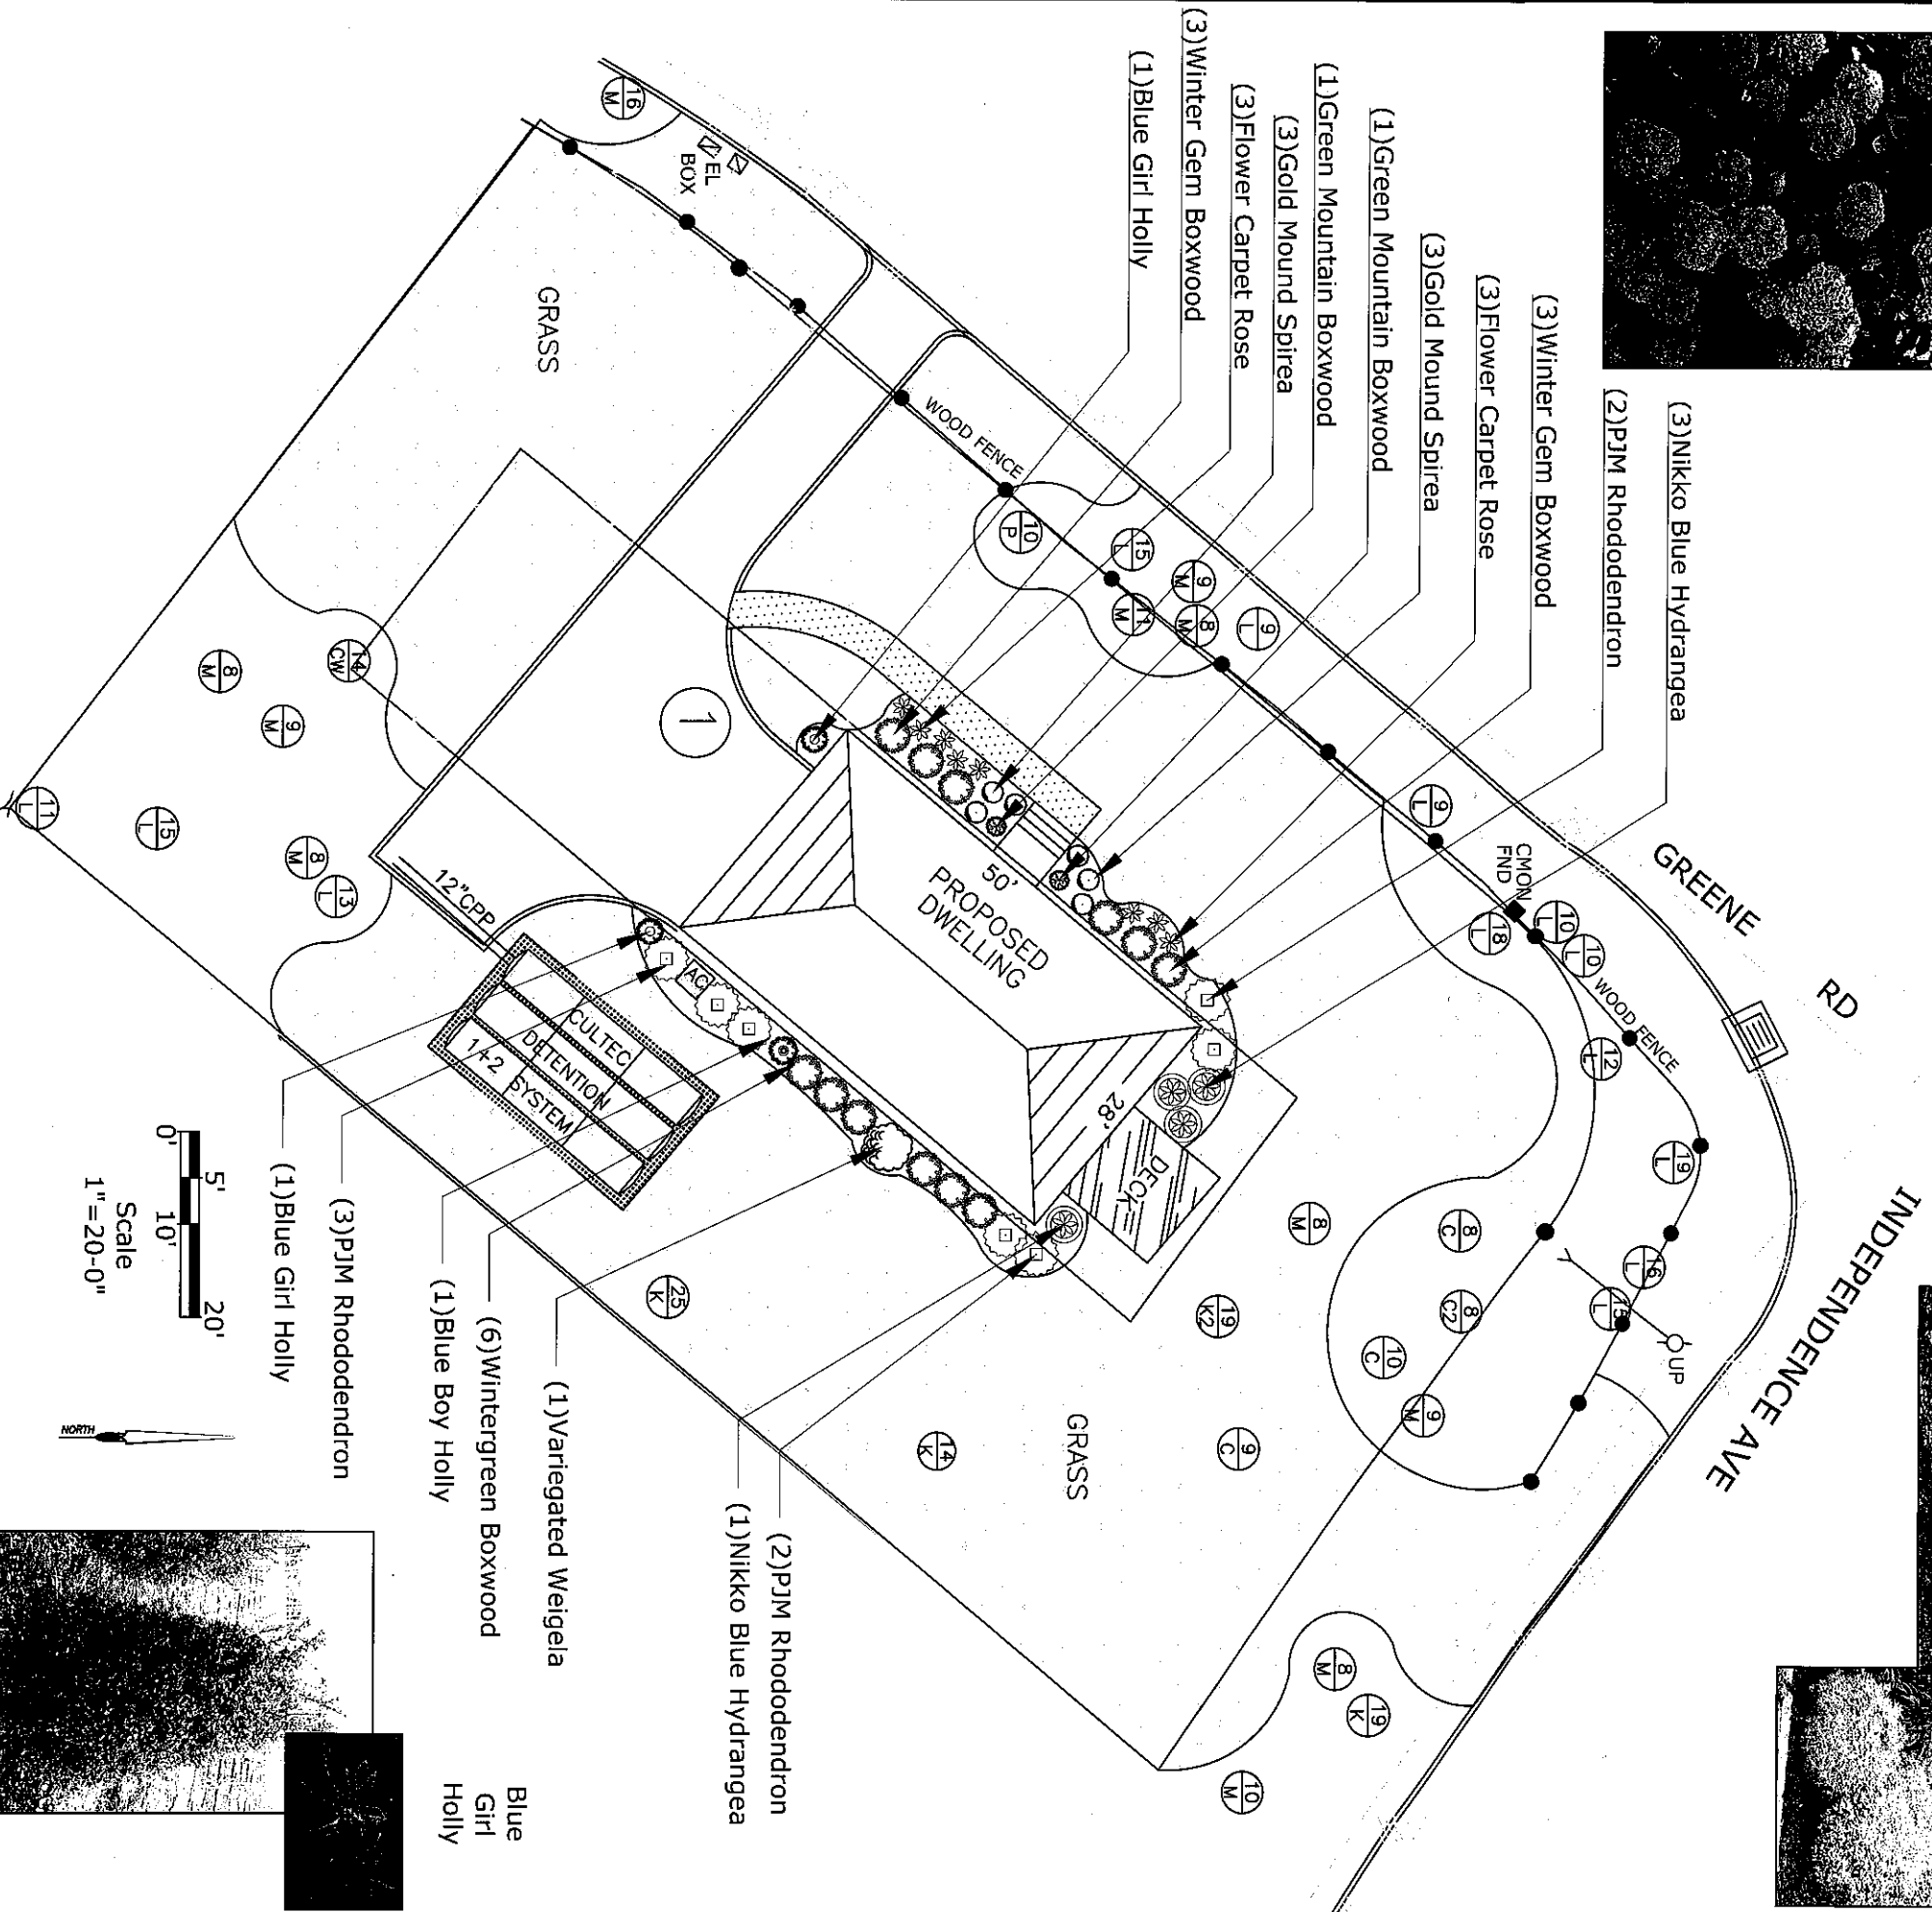

Nikko Blue Hydrangea

Landscape Plan
8/2/21 REV

SMK GREENE
Tappan, Town of Orangetown
Rockland County, State of New York
Tax Lot # 74.18-2-34 House #1

Steve Griggs Design
76 Spruce Street, Blauvelt, NY 10913
914-879-5602
steve@stevegriggsdesign.com

Gold Mound Spirea

Blue Girl Holly