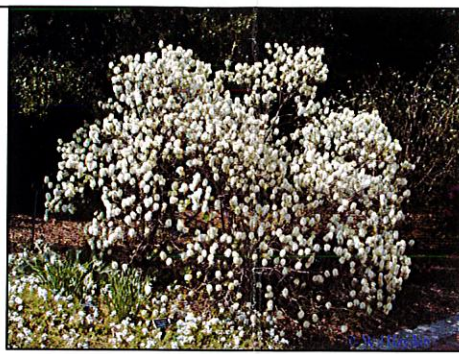

Girard's Pleasant White Azalea

Autumn Sunset Azalea

Nanho Purple Butterfly Bush

Wintergreen Boxwood

Beauty Berry

Bloodtwig Dogwood

Bearberry Cotoneaster

Fothergilla

Nikko Blue Hydrangea

Pinky Winky Hydrangea

White Diamonds Hydrangea

Evergreen Candytuft

Inkberry

Dragon Lady Holly

Mountain Laurel

**SHRUBS**  
HAWK'S VIEW ESTATES  
LOT #2  
Page 3 of 3