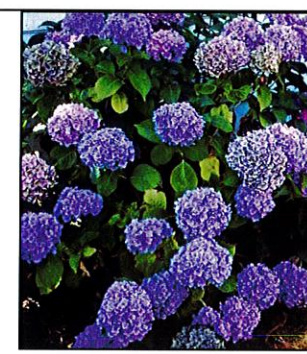

Girard's Pleasant White Azalea

Autumn Sunset Azalea

Nanho Purple Butterfly Bush

Wintergreen Boxwood

Beauty Berry

Bloodtwig Dogwood

Bearberry Cotoneaster

Fothergilla

Nikko Blue Hydrangea

Pinky Winky Hydrangea

White Diamonds Hydrangea

Evergreen Candytuft

Inkberry

Dragon Lady Holly

Mountain Laurel

**SHRUBS**  
HAWK'S VIEW ESTATES  
LOT #2  
Page 3 of 3