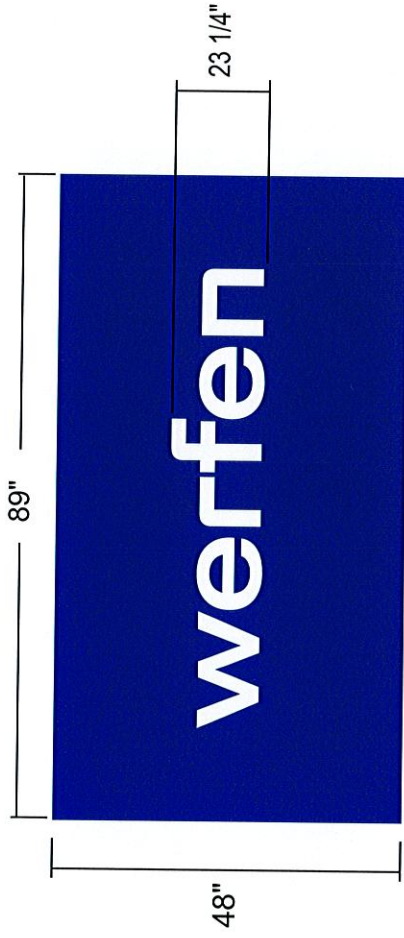

RE-FACE OF EXISTING LIGHT BOX SIGN (DOUBLE-SIDED)

**A Full Service Sign Company**  
20-H Mountainview Ave  
Orangeburg, NY 10962

Reface of existing  
light box sign, double-sided  
with 48"h X 89"w  
one piece lexan w/  
full reverse image