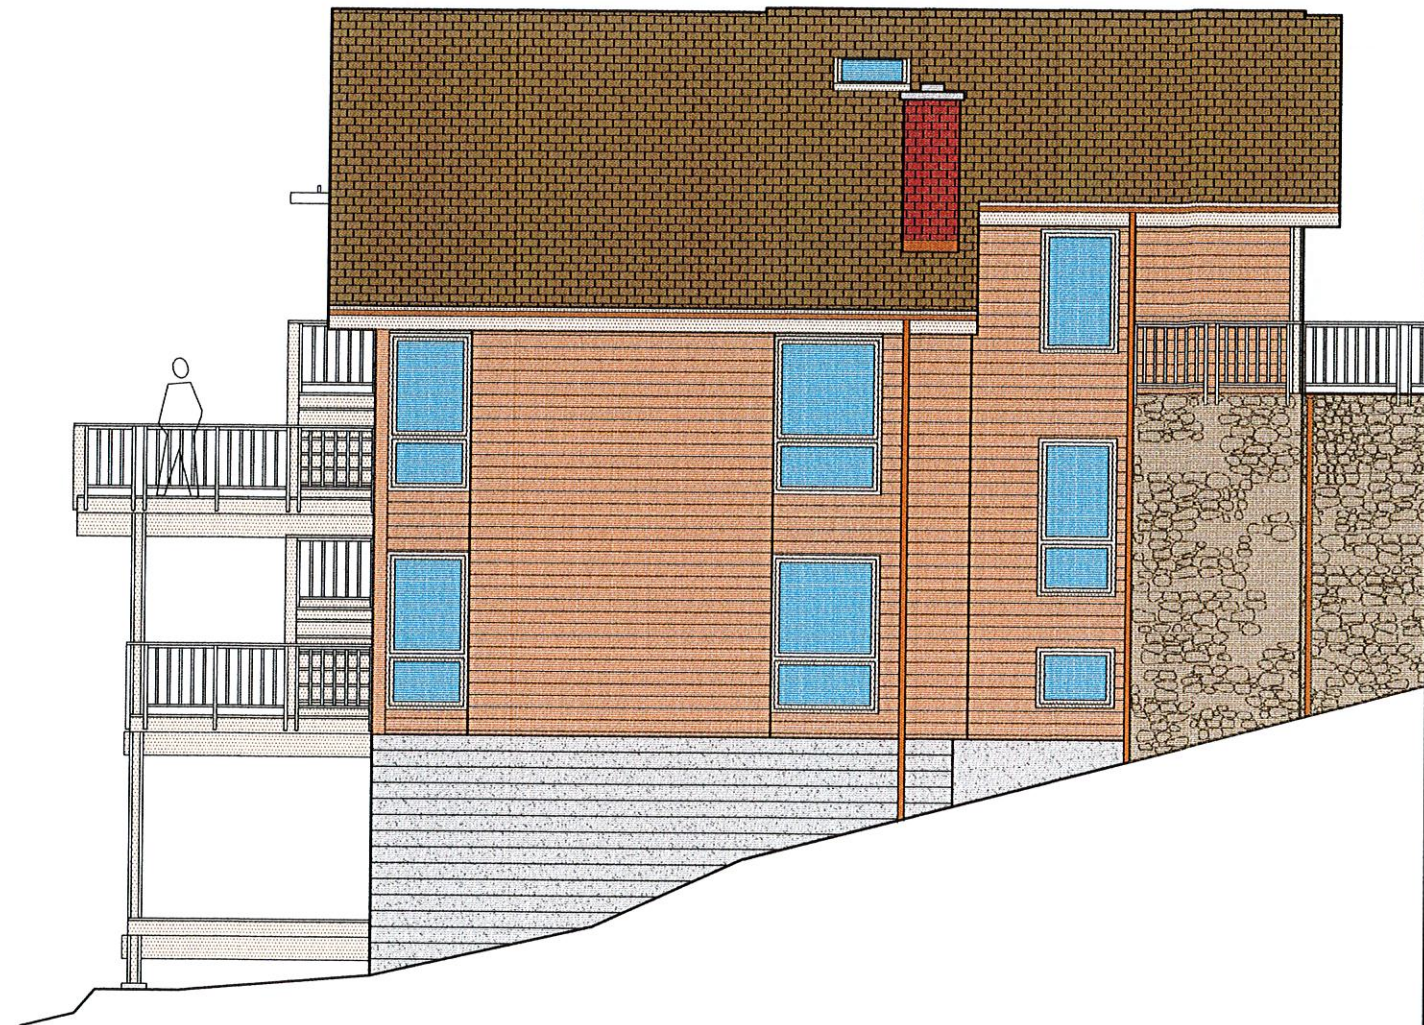

SOUTH

WEST

DATES:	ADDITION & ALTERATION TO THE HYUN RESIDENCE 161 Tweed Blvd., Upper Grand View, NY
	MICHAEL ESMAY / ARCHITECT 17 Van Houten St., Upper Nyack, NY TEL: (845) 358-0933

EAST

NORTH

<p>DATES:</p>	<p>ADDITION & ALTERATION TO THE HYUN RESIDENCE 161 Tweed Blvd., Upper Grand View, NY</p>	
	<p>MICHAEL ESMAY / ARCHITECT 17 Van Houten St., Upper Nyack, NY TEL: (845) 358-0933</p>	