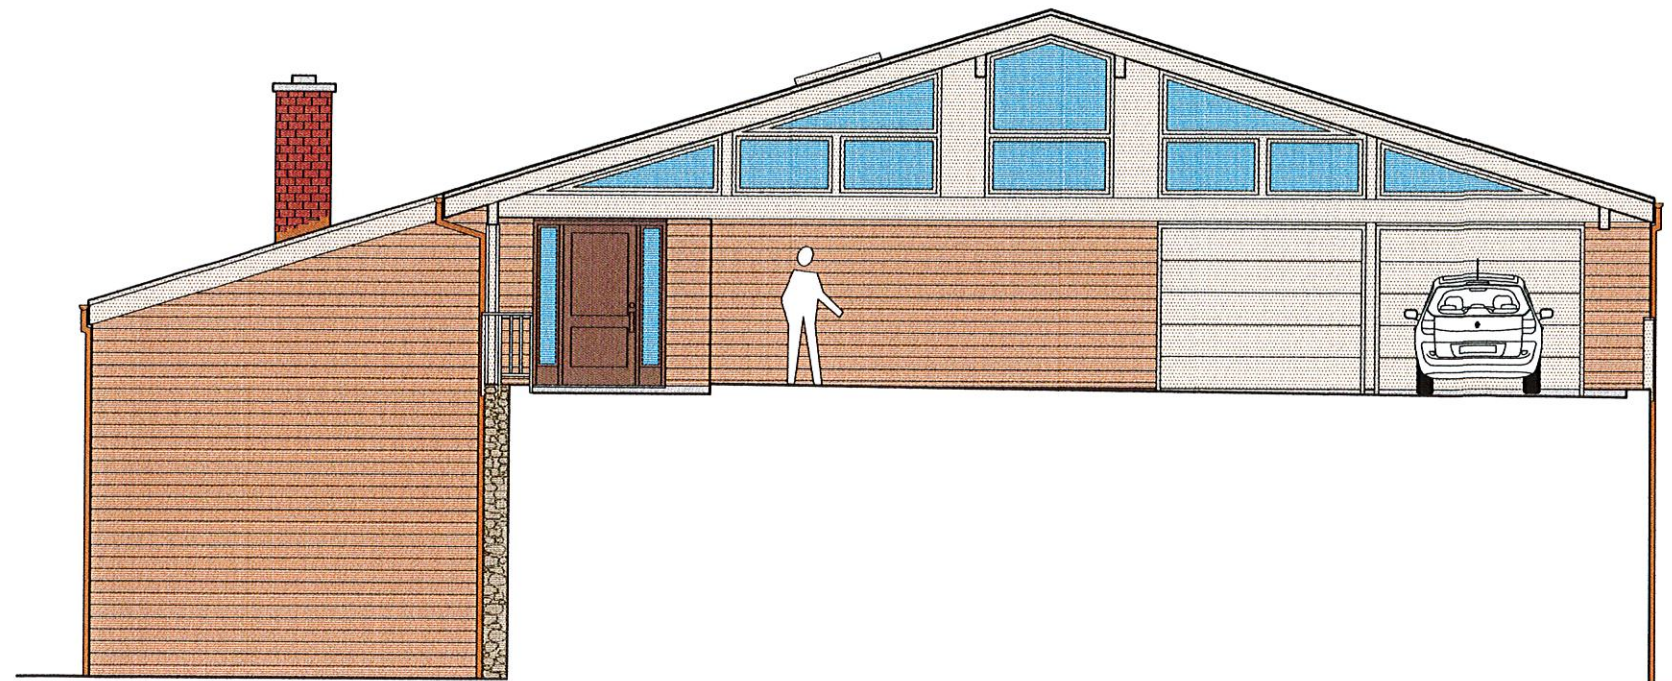

SOUTH

WEST

DATES:	ADDITION & ALTERATION TO THE HYUN RESIDENCE 161 Tweed Blvd., Upper Grand View, NY
	MICHAEL ESMAY / ARCHITECT 17 Van Houten St., Upper Nyack, NY TEL: (845) 358-0933

EAST

NORTH

<p>DATES:</p>	<p>ADDITION & ALTERATION TO THE HYUN RESIDENCE 161 Tweed Blvd., Upper Grand View, NY</p>	
	<p>MICHAEL ESMAY / ARCHITECT 17 Van Houten St., Upper Nyack, NY TEL: (845) 358-0933</p>	