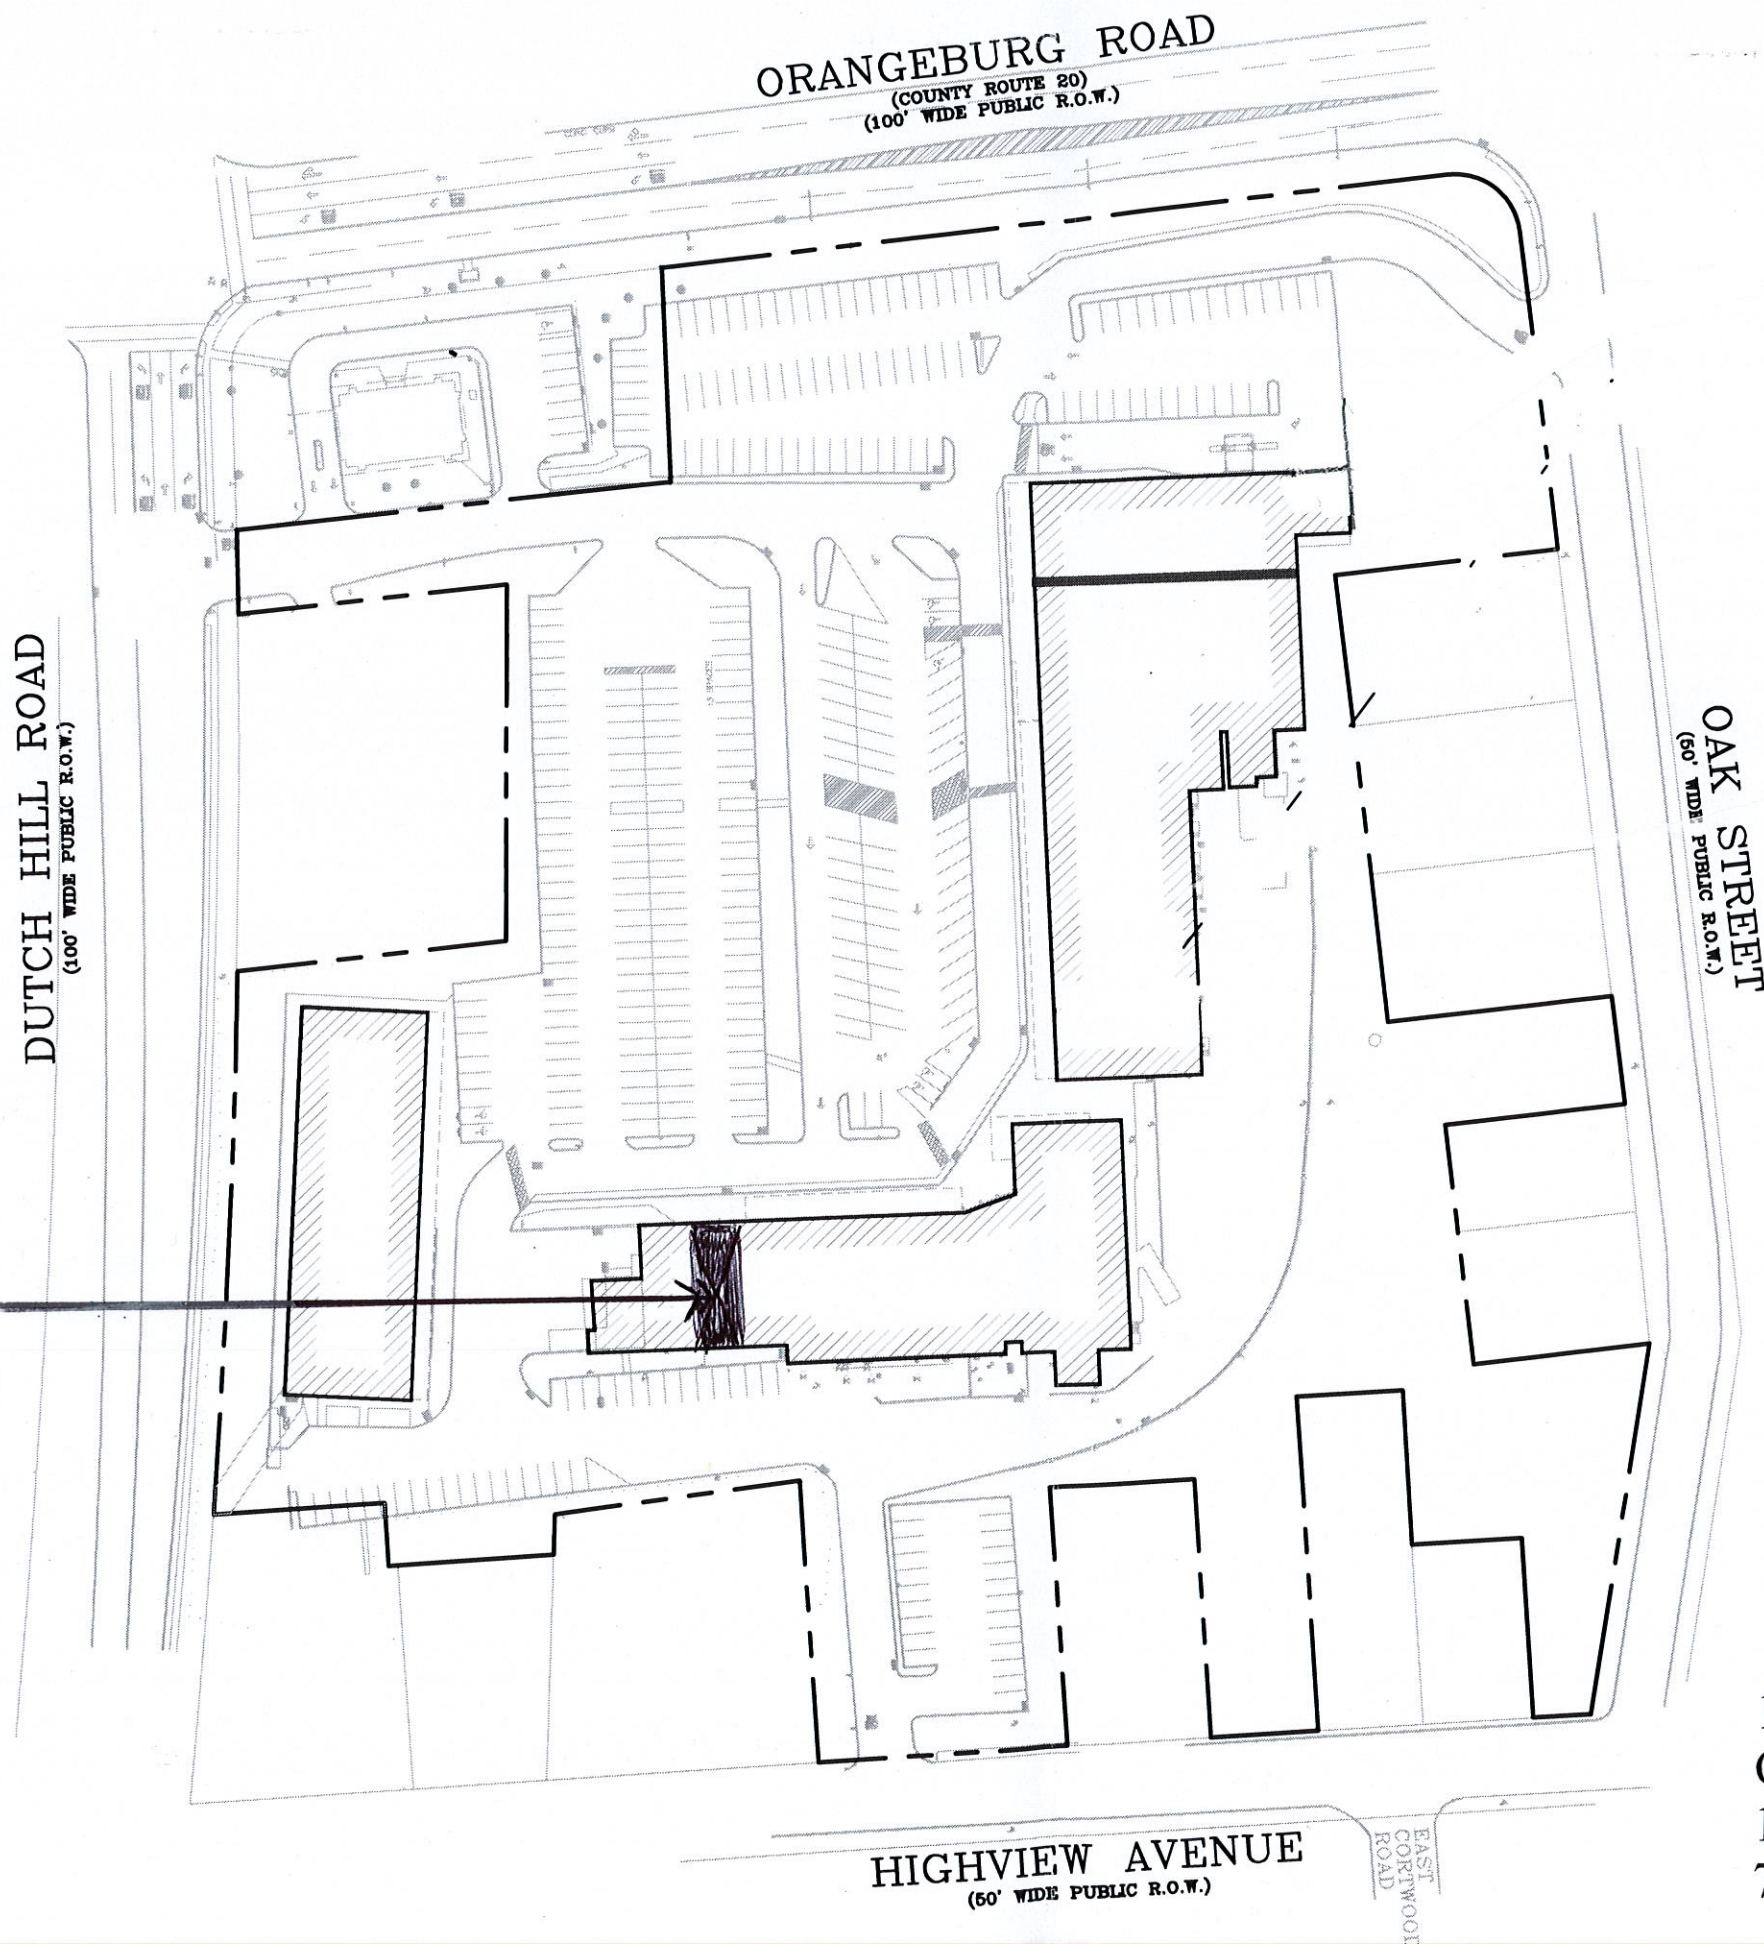

A Full Service Sign Company  
 20-H Mountainview Ave  
 Orangeburg, NY 10962

Channel Letters

internally  
 illuminated  
 with LED

175" x 30"  
 over-all size

to be installed  
 on 192"  
 grid frame

Red /white acrylic  
 gold trim  
 black returns

44"

10 1/4"

*Wie's*  
**BAKERY**

A Full Service Sign Company  
20-H Mountainview Ave  
Orangetown, NY 10992

Change existing  
directory panel on  
double-sided  
directory

44"W X 10 1/4"H  
over-all size

Red die-cut viny  
letters

TAX MAP 74.10-1-67

ALLIE'S BAKERY  
LOCATION

Town Of Orangetown  
MEETING OF:  
MAR - 4 2021  
ARCHITECTURE & COMMUNITY  
APPEARANCE BRD OF REVIEW

1-45 Orangetown Shopping  
Center, Orangeburg, NY  
10962  
74.10-1-67 CS