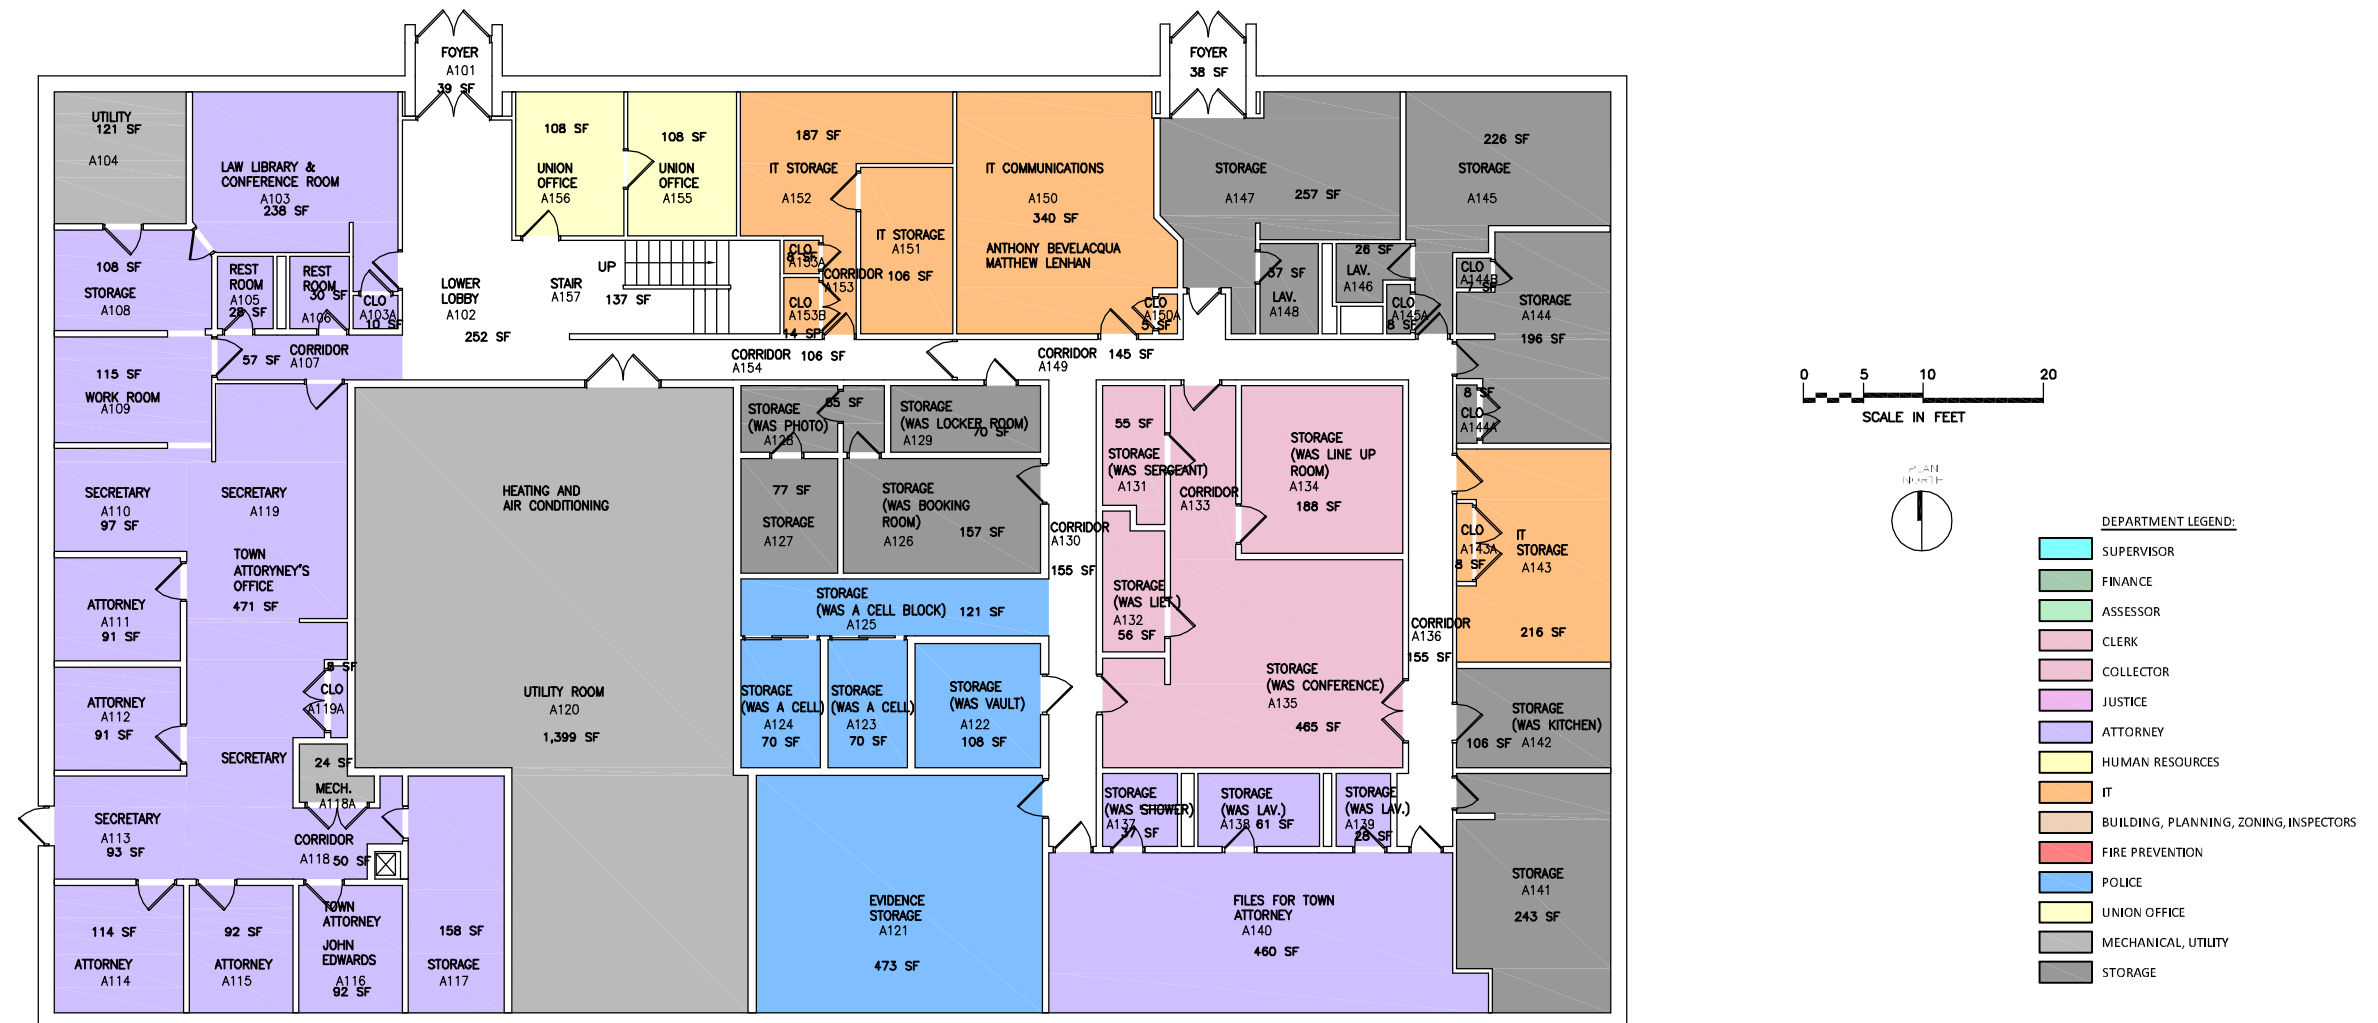

UPPER FLOOR PLAN
 BUILDING "A"
 scale: 1/16" 1'-0"

ORANGETOWN TOWN HALL

13 JUNE 2017
 Project # 115017.00

LOWER FLOOR PLAN
BUILDING "A"
scale: 1/16" 1'-0"

- DEPARTMENT LEGEND:**
- SUPERVISOR
 - FINANCE
 - ASSESSOR
 - CLERK
 - COLLECTOR
 - JUSTICE
 - ATTORNEY
 - HUMAN RESOURCES
 - IT
 - BUILDING, PLANNING, ZONING, INSPECTORS
 - FIRE PREVENTION
 - POLICE
 - UNION OFFICE
 - MECHANICAL, UTILITY
 - STORAGE

UPPER FLOOR PLAN
 BUILDING "B"
 scale: 1/16" 1'-0"

ORANGETOWN TOWN HALL

13 JUNE 2017
 Project # 115017.00

DEPARTMENT LEGEND:

Light Blue	SUPERVISOR
Light Green	FINANCE
Light Yellow	ASSESSOR
Pink	CLERK
Light Purple	COLLECTOR
Light Blue	JUSTICE
Light Purple	ATTORNEY
Light Yellow	HUMAN RESOURCES
Light Orange	IT
Light Orange	BUILDING, PLANNING, ZONING, INSPECTORS
Red	FIRE PREVENTION
Blue	POLICE
Light Yellow	UNION OFFICE
Grey	MECHANICAL, UTILITY
Dark Grey	STORAGE

LOWER FLOOR PLAN
 BUILDING "B"
 scale: 1/16" 1'-0"

ORANGETOWN TOWN HALL

13 JUNE 2017
 Project # 115017.00

DEPARTMENT LEGEND:

- SUPERVISOR
- FINANCE
- ASSESSOR
- CLERK
- COLLECTOR
- JUSTICE
- ATTORNEY
- HUMAN RESOURCES
- IT
- BUILDING, PLANNING, ZONING, INSPECTORS
- FIRE PREVENTION
- POLICE
- UNION OFFICE
- MECHANICAL, UTILITY
- STORAGE

ORANGETOWN TOWN HALL

FLOOR PLAN
BUILDING "D"
scale: 1/16" 1'-0"

13 JUNE 2017
Project # 115017.00