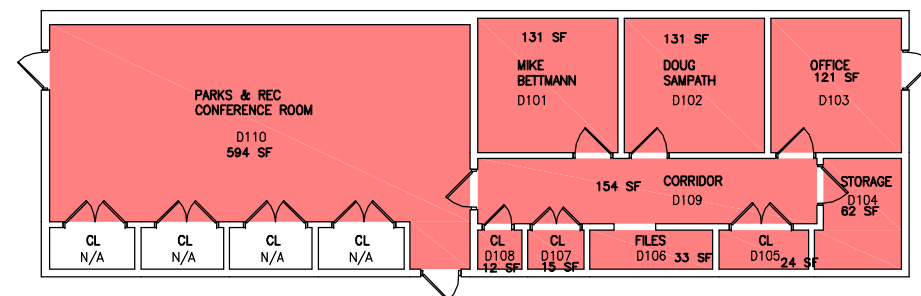

LOWER FLOOR PLAN
 BUILDING "B"
 scale: 1/16" 1'-0"

ORANGETOWN TOWN HALL

13 JUNE 2017
 Project # 115017.00

DEPARTMENT LEGEND:

- SUPERVISOR
- FINANCE
- ASSESSOR
- CLERK
- COLLECTOR
- JUSTICE
- ATTORNEY
- HUMAN RESOURCES
- IT
- BUILDING, PLANNING, ZONING, INSPECTORS
- FIRE PREVENTION
- POLICE
- UNION OFFICE
- MECHANICAL, UTILITY
- STORAGE

ORANGETOWN TOWN HALL

FLOOR PLAN
BUILDING "D"
scale: 1/16" 1'-0"

13 JUNE 2017
Project # 115017.00