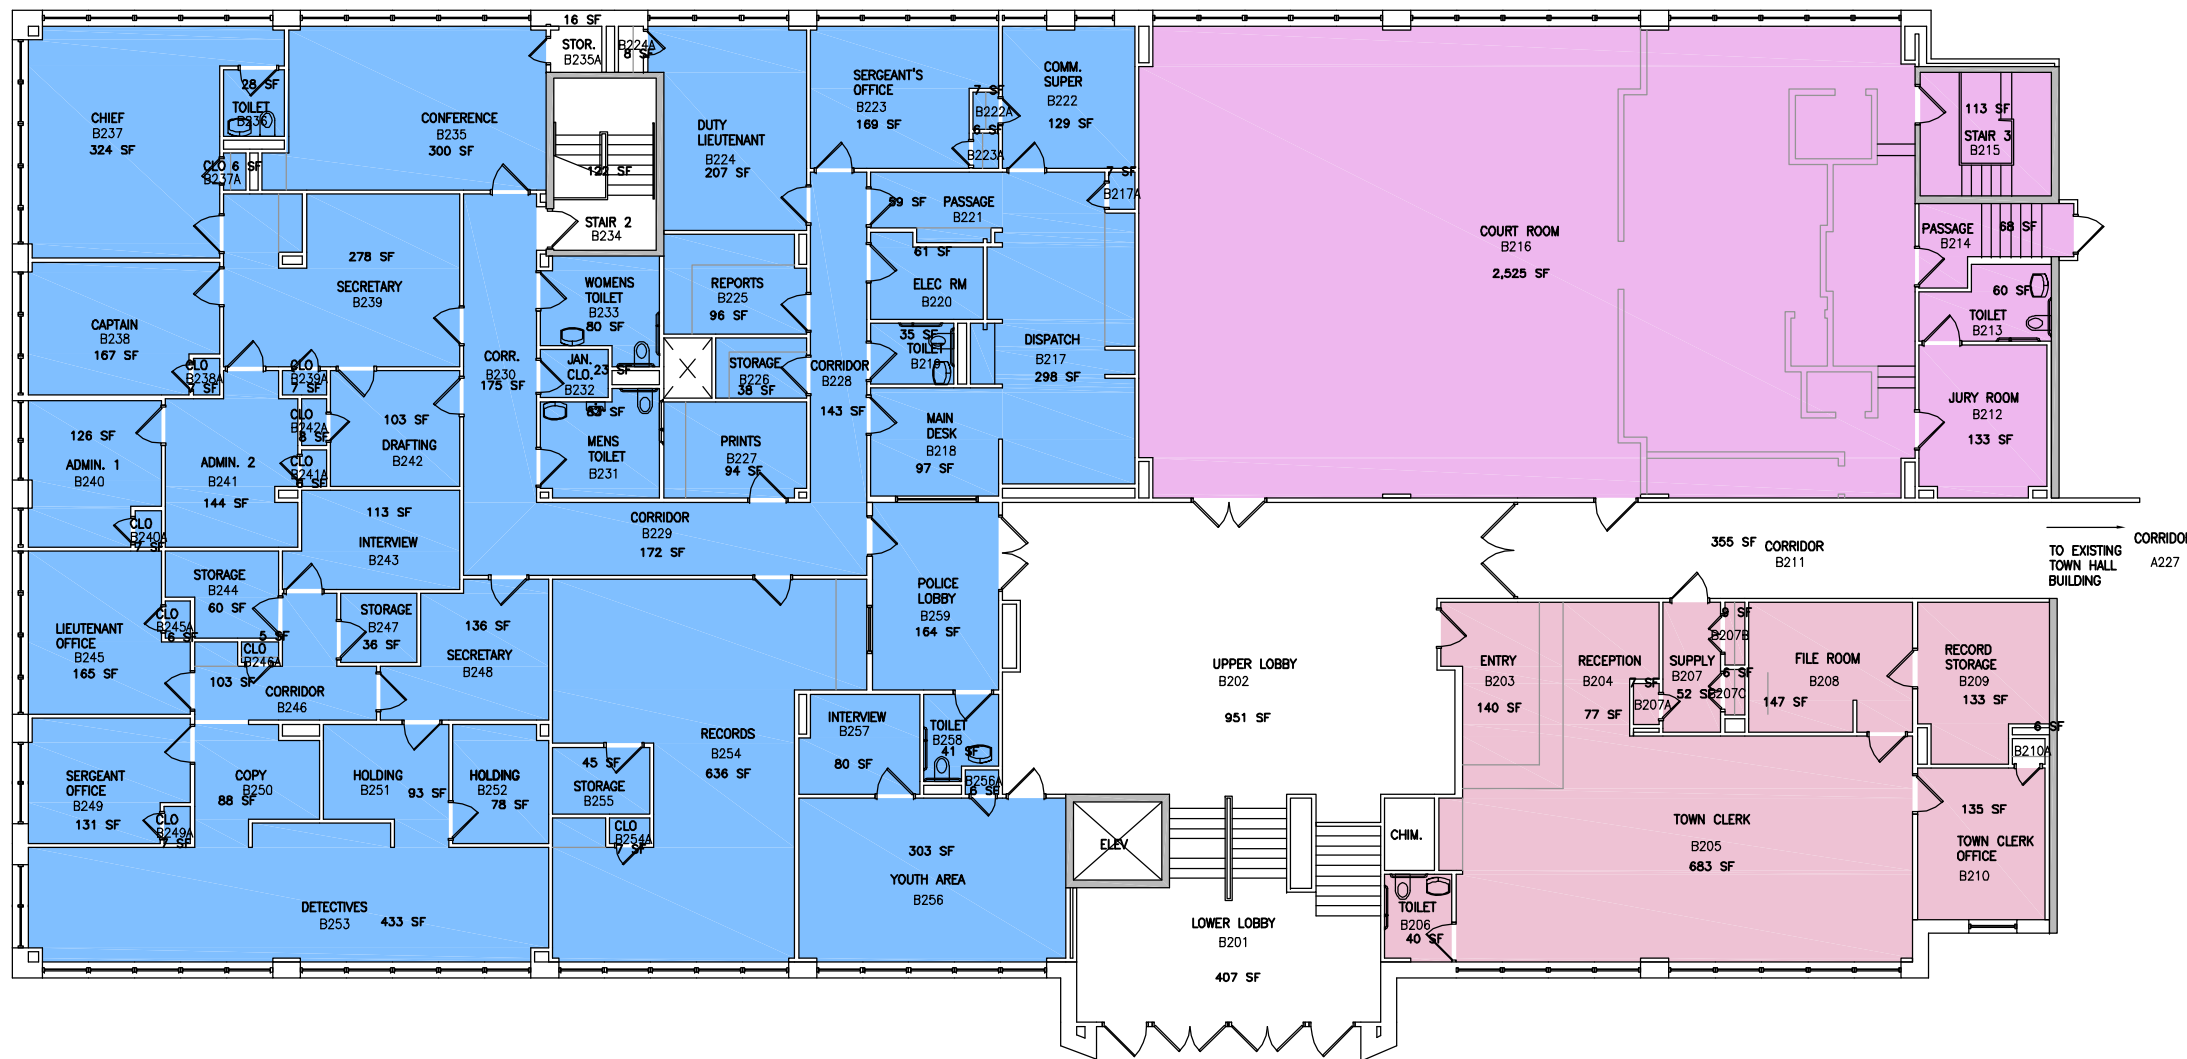

UPPER FLOOR PLAN
 BUILDING "A"
 scale: 1/16" 1'-0"

ORANGETOWN TOWN HALL

13 JUNE 2017
 Project # 115017.00

LOWER FLOOR PLAN
BUILDING "A"
scale: 1/16" 1'-0"

- DEPARTMENT LEGEND:**
- SUPERVISOR
 - FINANCE
 - ASSESSOR
 - CLERK
 - COLLECTOR
 - JUSTICE
 - ATTORNEY
 - HUMAN RESOURCES
 - IT
 - BUILDING, PLANNING, ZONING, INSPECTORS
 - FIRE PREVENTION
 - POLICE
 - UNION OFFICE
 - MECHANICAL, UTILITY
 - STORAGE

UPPER FLOOR PLAN
 BUILDING "B"
 scale: 1/16" 1'-0"

ORANGETOWN TOWN HALL

13 JUNE 2017
 Project # 115017.00

DEPARTMENT LEGEND:

Light Blue	SUPERVISOR
Light Green	FINANCE
Light Yellow	ASSESSOR
Pink	CLERK
Light Purple	COLLECTOR
Light Blue	JUSTICE
Light Purple	ATTORNEY
Light Yellow	HUMAN RESOURCES
Light Orange	IT
Light Orange	BUILDING, PLANNING, ZONING, INSPECTORS
Red	FIRE PREVENTION
Blue	POLICE
Light Yellow	UNION OFFICE
Grey	MECHANICAL, UTILITY
Dark Grey	STORAGE

LOWER FLOOR PLAN
 BUILDING "B"
 scale: 1/16" 1'-0"

ORANGETOWN TOWN HALL

13 JUNE 2017
 Project # 115017.00

DEPARTMENT LEGEND:

- SUPERVISOR
- FINANCE
- ASSESSOR
- CLERK
- COLLECTOR
- JUSTICE
- ATTORNEY
- HUMAN RESOURCES
- IT
- BUILDING, PLANNING, ZONING, INSPECTORS
- FIRE PREVENTION
- POLICE
- UNION OFFICE
- MECHANICAL, UTILITY
- STORAGE

ORANGETOWN TOWN HALL

FLOOR PLAN
BUILDING "D"
scale: 1/16" 1'-0"

13 JUNE 2017
Project # 115017.00