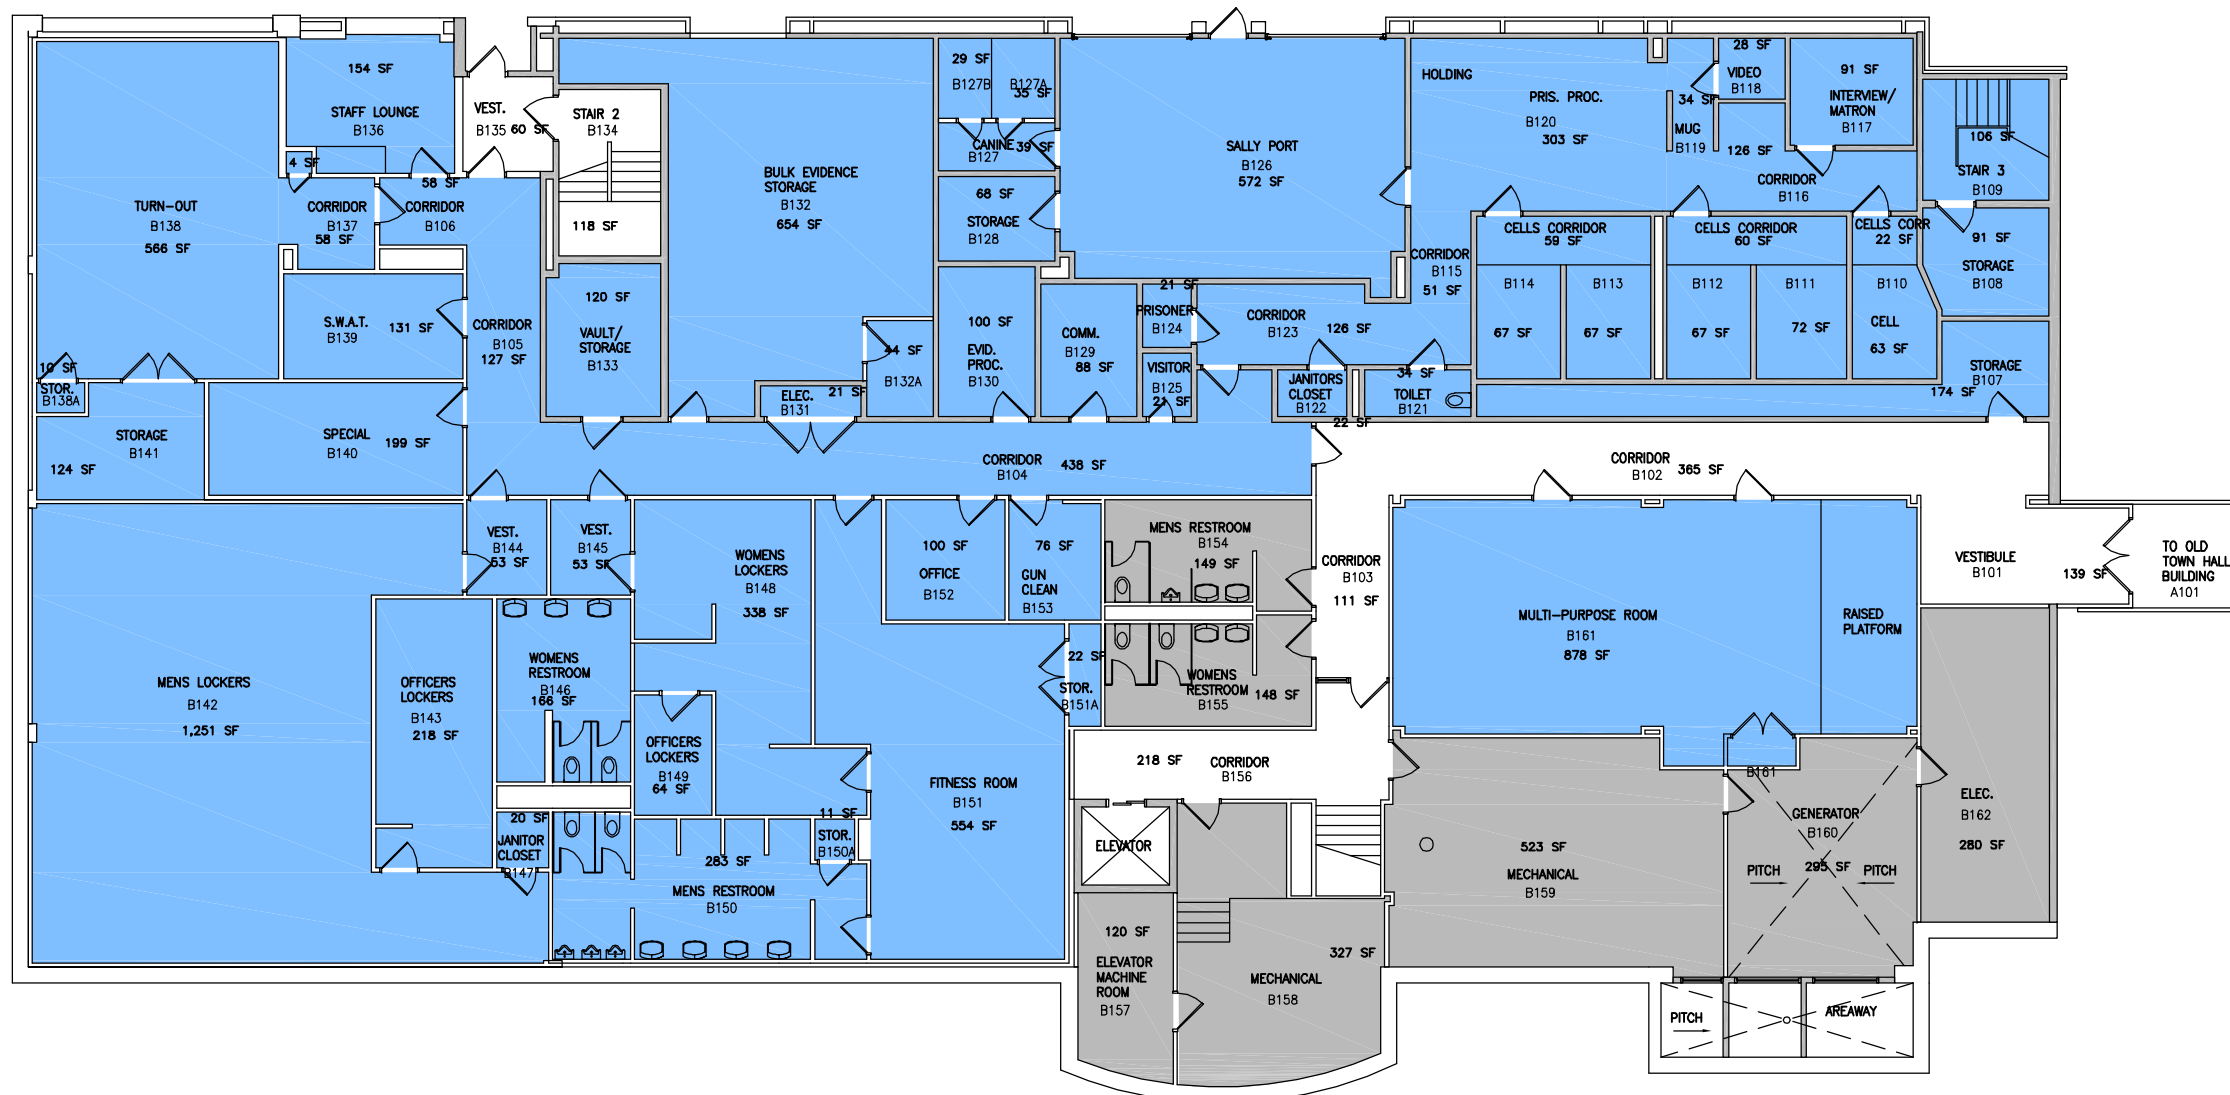

UPPER FLOOR PLAN
 BUILDING "A"
 scale: 1/16" 1'-0"

ORANGETOWN TOWN HALL

13 JUNE 2017
 Project # 115017.00

LOWER FLOOR PLAN
BUILDING "A"
scale: 1/16" 1'-0"

- DEPARTMENT LEGEND:**
- SUPERVISOR
 - FINANCE
 - ASSESSOR
 - CLERK
 - COLLECTOR
 - JUSTICE
 - ATTORNEY
 - HUMAN RESOURCES
 - IT
 - BUILDING, PLANNING, ZONING, INSPECTORS
 - FIRE PREVENTION
 - POLICE
 - UNION OFFICE
 - MECHANICAL, UTILITY
 - STORAGE

UPPER FLOOR PLAN
 BUILDING "B"
 scale: 1/16" 1'-0"

ORANGETOWN TOWN HALL

13 JUNE 2017
 Project # 115017.00

DEPARTMENT LEGEND:

Light Blue	SUPERVISOR
Light Green	FINANCE
Light Yellow	ASSESSOR
Pink	CLERK
Light Purple	COLLECTOR
Light Blue	JUSTICE
Light Purple	ATTORNEY
Light Yellow	HUMAN RESOURCES
Light Orange	IT
Light Orange	BUILDING, PLANNING, ZONING, INSPECTORS
Red	FIRE PREVENTION
Blue	POLICE
Light Yellow	UNION OFFICE
Grey	MECHANICAL, UTILITY
Dark Grey	STORAGE

LOWER FLOOR PLAN
 BUILDING "B"
 scale: 1/16" 1'-0"

ORANGETOWN TOWN HALL

13 JUNE 2017
 Project # 115017.00

DEPARTMENT LEGEND:

- SUPERVISOR
- FINANCE
- ASSESSOR
- CLERK
- COLLECTOR
- JUSTICE
- ATTORNEY
- HUMAN RESOURCES
- IT
- BUILDING, PLANNING, ZONING, INSPECTORS
- FIRE PREVENTION
- POLICE
- UNION OFFICE
- MECHANICAL, UTILITY
- STORAGE

ORANGETOWN TOWN HALL

FLOOR PLAN
BUILDING "D"
scale: 1/16" 1'-0"

13 JUNE 2017
Project # 115017.00