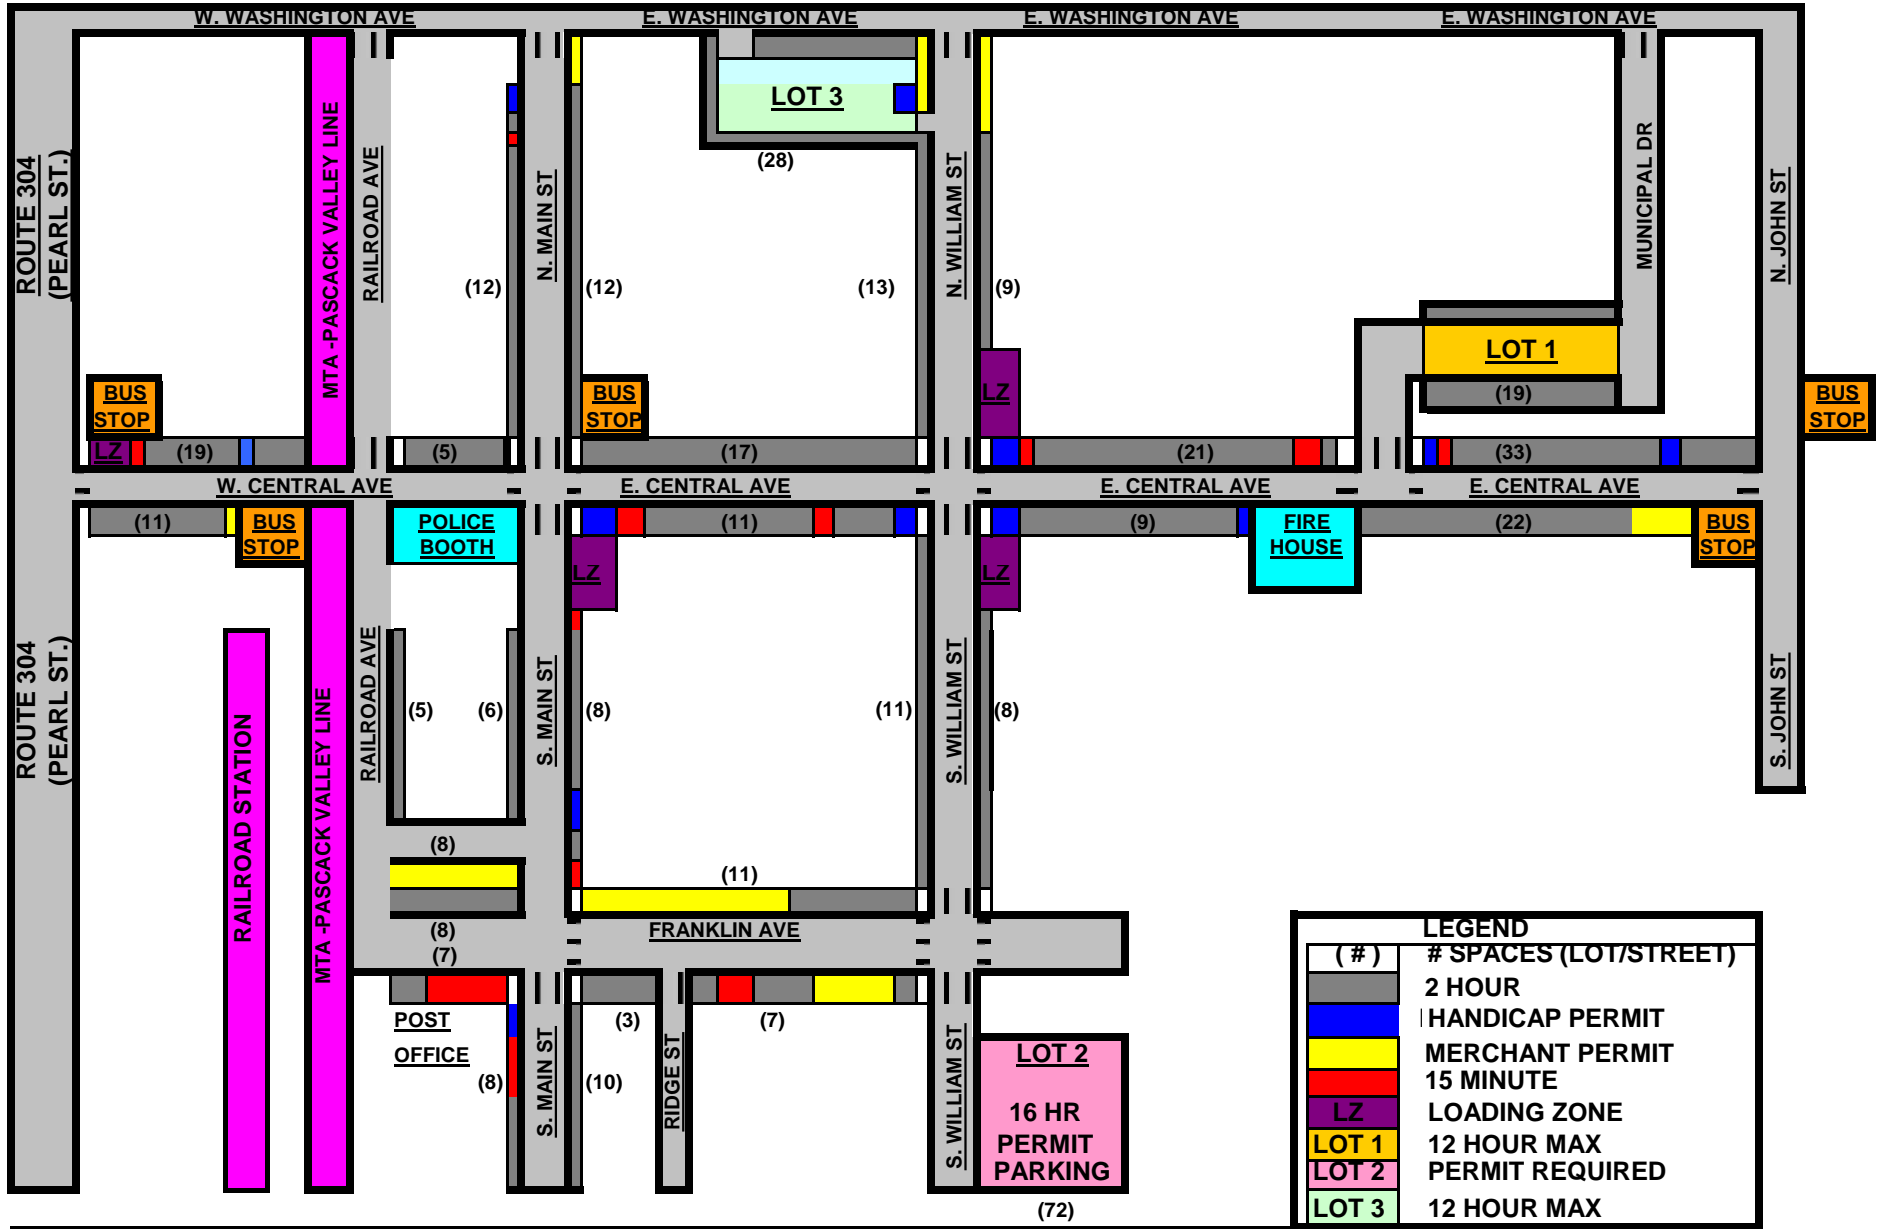

PEARL RIVER METER DISTRICT

UPDATED: 12/20/2010

LEGEND	
(#)	# SPACES (LOT/STREET)
[Grey Box]	2 HOUR
[Blue Box]	HANDICAP PERMIT
[Yellow Box]	MERCHANT PERMIT
[Red Box]	15 MINUTE
[Purple Box]	LZ LOADING ZONE
[Yellow Box]	LOT 1 12 HOUR MAX
[Pink Box]	LOT 2 PERMIT REQUIRED
[Light Green Box]	LOT 3 12 HOUR MAX